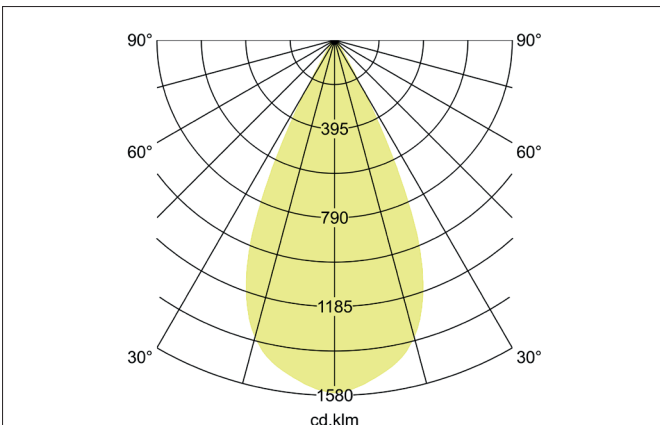

**TRAXX MIDI LED recessed spotlight, on/off switchable**  
 Article no. 88755165

Light.  
 For Generations.

**Tender**

LED recessed spotlight, on/off switchable, Round. Ceiling cut-out Ø 107 mm, Installation depth 128 mm, Weight 0,910 kg, with rotations-symmetrical, deep, wide distributed light intensity. optimal light distribution due to a glass transparent cover. Luminous flux 2.724 lm, Power 1 x 20 W, Light colour neutral white, Correlated color temprature (CCT) 3.500 K, Colour rendering index CRI > 90, Rated life time L80/ B50 at 25 °C: 50.000 h, Housing material: Aluminium / Glass / Plastic, Colour: Silver structure, Permissible ambient temperature (ta): -20 °C - +25 °C, Protection class (EN 61140): II, Degree of protection (DIN EN 60529): IP20, .With electronic driver, on/off switchable.