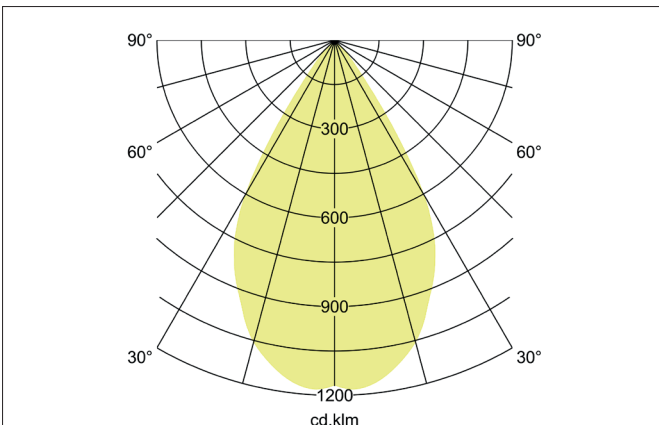

TRAXX MICRO LED recessed spotlight, on/off switchable

Article no. 88736175

Light.
For Generations.

Tender

LED recessed spotlight, on/off switchable, Round. Ceiling cut-out Ø 80 mm, Installation depth 112 mm, Weight 0,525 kg, with rotations-symmetrical, deep, wide distributed light intensity. optimal light distribution due to a glass transparent cover. Luminous flux 1.099 lm, Power 1 x 9 W, Light colour neutral white, Correlated color temperature (CCT) 3.500 K, Colour rendering index CRI > 90, Rated life time L80/ B50 at 25 °C: 50.000 h, Housing material: Aluminium / Glass / Plastic, Colour: White structure, Permissible ambient temperature (ta): -20 °C - +25 °C, Protection class (EN 61140): II, Degree of protection (DIN EN 60529): IP20, .With electronic driver, on/off switchable.

Article data	
Article no.	88736175
GTIN	4251433973782
Series name	TRAXX MICRO
Short description	LED recessed spotlight, on/off switchable
Material	Aluminium / Glass / Plastic
Colour	White
Type of surface	Structure
Shape	Round
Built-in diameter	80 mm
Installation depth	112 mm
Weight	0.525 kg

TRAXX MICRO LED recessed spotlight, on/off switchable

Article no. 88736175

Light.
For Generations.

Lighting technology	
Colour temperature	3.500 K
Light colour	White
Light output	Direct
Luminous flux	1,099 lm
System efficiency	122 lm/W
Colour rendering	CRI > 90
Reflector	High-gloss
Beam angle	60°
Light sharing	Symmetric