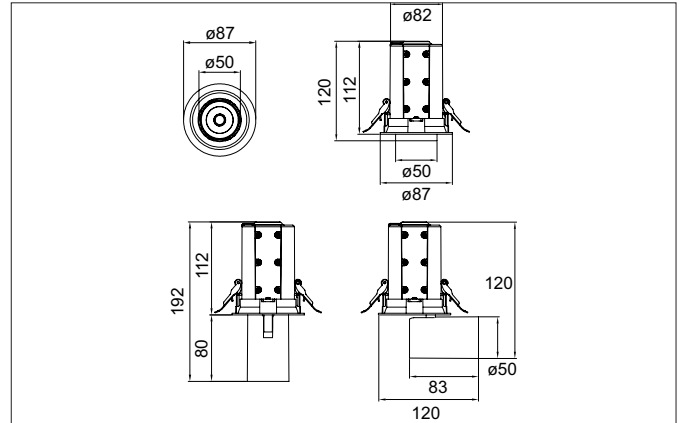

TRAXX MICRO LED recessed spotlight, on/off switchable

Article no. 88736175

Light.
For Generations.

Tender

LED recessed spotlight, on/off switchable, Round. Ceiling cut-out Ø 80 mm, Installation depth 112 mm, Weight 0,525 kg, with rotations-symmetrical, deep, wide distributed light intensity. optimal light distribution due to a glass transparent cover. Luminous flux 1.099 lm, Power 1 x 9 W, Light colour neutral white, Correlated color temperature (CCT) 3.500 K, Colour rendering index CRI > 90, Rated life time L80/ B50 at 25 °C: 50.000 h, Housing material: Aluminium / Glass / Plastic, Colour: White structure, Permissible ambient temperature (ta): -20 °C - +25 °C, Protection class (EN 61140): II, Degree of protection (DIN EN 60529): IP20, .With electronic driver, on/off switchable.

Article data	
Article no.	88736175
GTIN	4251433973782
Series name	TRAXX MICRO
Short description	LED recessed spotlight, on/off switchable
Material	Aluminium / Glass / Plastic
Colour	White
Type of surface	Structure
Shape	Round
Built-in diameter	80 mm
Installation depth	112 mm
Weight	0.525 kg

TRAXX MICRO LED recessed spotlight, on/off switchable

Article no. 88736175

Light.
For Generations.

Lighting technology	
Colour temperature	3.500 K
Light colour	White
Light output	Direct
Luminous flux	1,099 lm
System efficiency	122 lm/W
Colour rendering	CRI > 90
Reflector	High-gloss
Beam angle	60°
Light sharing	Symmetric

Packing data	
Gross weight	0.587 kg
Length of packaging	170 mm
Packaging width	170 mm
Packaging height	110 mm
Disposal at end of life	This product must not be disposed of with household waste. You are obliged, to dispose of such electrical waste separately. By disposing of electrical waste and other old or defective electronics separately, you support recycling or other forms of re-use. In that way you help to take care and to avoid that harmful substances get into the environment.