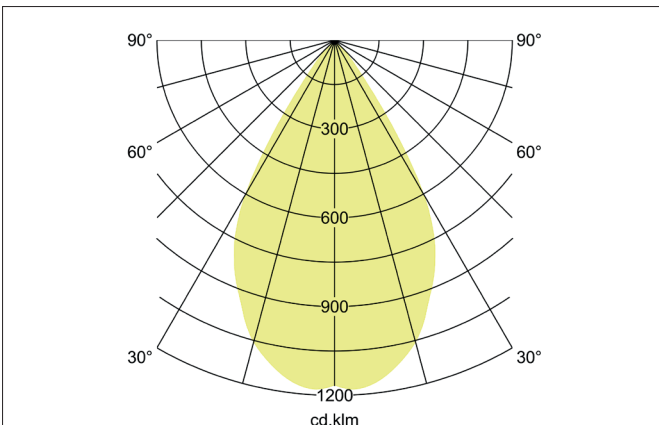

TRAXX MICRO LED recessed spotlight, on/off switchable

Article no. 88736165

Light.
For Generations.

Tender

LED recessed spotlight, on/off switchable, Round. Ceiling cut-out Ø 80 mm, Installation depth 112 mm, Weight 0,525 kg, with rotations-symmetrical, deep, wide distributed light intensity. optimal light distribution due to a glass transparent cover. Luminous flux 1.099 lm, Power 1 x 9 W, Light colour neutral white, Correlated color temperature (CCT) 3.500 K, Colour rendering index CRI > 90, Rated life time L80/ B50 at 25 °C: 50.000 h, Housing material: Aluminium / Glass / Plastic, Colour: Silver structure, Permissible ambient temperature (ta): -20 °C - +25 °C, Protection class (EN 61140): II, Degree of protection (DIN EN 60529): IP20, .With electronic driver, on/off switchable.

Article data	
Article no.	88736165
GTIN	4251433972617
Series name	TRAXX MICRO
Short description	LED recessed spotlight, on/off switchable
Material	Aluminium / Glass / Plastic
Colour	Silver
Type of surface	Structure
Shape	Round
Built-in diameter	80 mm
Installation depth	112 mm
Weight	0.525 kg

TRAXX MICRO LED recessed spotlight, on/off switchable

Article no. 88736165

Light.
For Generations.

Lighting technology	
Colour temperature	3.500 K
Light colour	White
Light output	Direct
Luminous flux	1,099 lm
System efficiency	122 lm/W
Colour rendering	CRI > 90
Reflector	High-gloss
Beam angle	60°
Light sharing	Symmetric