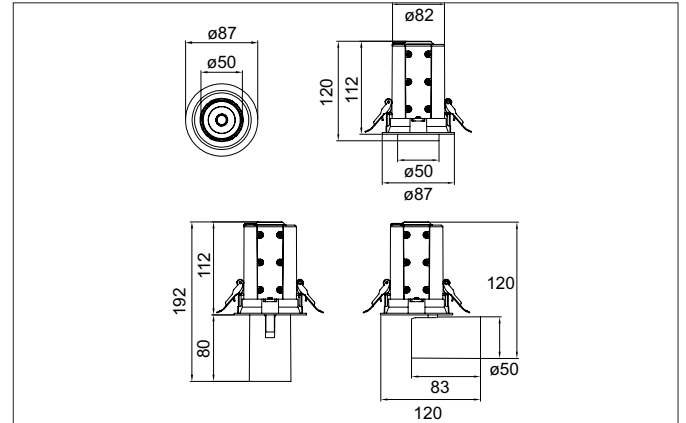

TRAXX MICRO LED recessed spotlight, on/off switchable

Article no. 88736165

Light.
For Generations.

Tender

LED recessed spotlight, on/off switchable, Round. Ceiling cut-out Ø 80 mm, Installation depth 112 mm, Weight 0,525 kg, with rotations-symmetrical, deep, wide distributed light intensity. optimal light distribution due to a glass transparent cover. Luminous flux 1.099 lm, Power 1 x 9 W, Light colour neutral white, Correlated color temperature (CCT) 3.500 K, Colour rendering index CRI > 90, Rated life time L80/ B50 at 25 °C: 50.000 h, Housing material: Aluminium / Glass / Plastic, Colour: Silver structure, Permissible ambient temperature (ta): -20 °C - +25 °C, Protection class (EN 61140): II, Degree of protection (DIN EN 60529): IP20, .With electronic driver, on/off switchable.

Article data	
Article no.	88736165
GTIN	4251433972617
Series name	TRAXX MICRO
Short description	LED recessed spotlight, on/off switchable
Material	Aluminium / Glass / Plastic
Colour	Silver
Type of surface	Structure
Shape	Round
Built-in diameter	80 mm
Installation depth	112 mm
Weight	0.525 kg

TRAXX MICRO LED recessed spotlight, on/off switchable

Article no. 88736165

Light.
For Generations.

Lighting technology	
Colour temperature	3.500 K
Light colour	White
Light output	Direct
Luminous flux	1,099 lm
System efficiency	122 lm/W
Colour rendering	CRI > 90
Reflector	High-gloss
Beam angle	60°
Light sharing	Symmetric

Packing data	
Gross weight	0.587 kg
Length of packaging	170 mm
Packaging width	170 mm
Packaging height	110 mm
Disposal at end of life	This product must not be disposed of with household waste. You are obliged, to dispose of such electrical waste separately. By disposing of electrical waste and other old or defective electronics separately, you support recycling or other forms of re-use. In that way you help to take care and to avoid that harmful substances get into the environment.