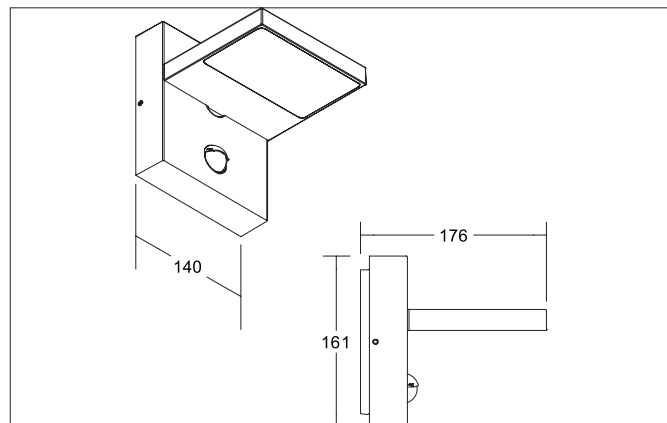

APORIA LED wall surface mounted luminaire, IP54

Article no. 65131103

Light.
For Generations.**Tender**

LED wall surface mounted luminaire, IP54, Rectangular. Luminaire length 176.0 mm, Luminaire width 140.0 mm, Height 161.0 mm Weight 1.287 kg, Luminous flux 650 lm, Power 1 x 14 W, Light colour warm white to warm white, Correlated color temperature (CCT) 3.000 - 3.000 K, Colour rendering index CRI > 80, Housing material: Aluminium / Plastic, Colour: Graphite structure, Permissible ambient temperature (ta): -20 °C - +25 °C, Protection class (EN 61140): I, Degree of protection (DIN EN 60529): IP54, .With electronic driver, on/off switchable.

APORIA LED wall surface mounted luminaire, IP54

Article no. 65131103

Light.
For Generations.

Article data	
Article no.	65131103
GTIN	4251433982883
Series name	APORIA
Short description	LED wall surface mounted luminaire, IP54
Material	Aluminium / Plastic
Colour	Graphite
Type of surface	Structure
Shape	Rectangular
Length	176 mm
Width	140 mm
Height	161 mm
Scope of delivery	incl. converter for connection to 230 V mains voltage, switchable
Weight	1.287 kg

Mounting technology	
Mounting method	Surface mounting
Place of installation	Wall-mounted
Adjustability	Pivoted
Further references	Outdoor
Suitable for through-wiring	No

Packing data	
Gross weight	1.431 kg
Length of packaging	300 mm
Packaging width	300 mm
Packaging height	180 mm
Disposal at end of life	This product must not be disposed of with household waste. You are obliged, to dispose of such electrical waste separately. By disposing of electrical waste and other old or defective electronics separately, you support recycling or other forms of re-use. In that way you help to take care and to avoid that harmful substances get into the environment.