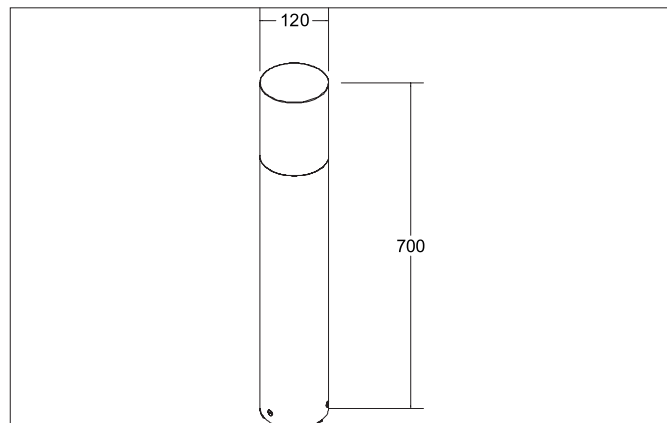

COOQUEE Bollard light, IP65, height 700 mm

Article no. 60070180

Light.
For Generations.

Tender
Bollard light, IP65, height 700 mm, Other., Hight 700.0 mm Weight 2.791 kg, with rotattionssymmetrical, deep, wide distributed light intensity. optimal light distribution due to a glass transparent cover. with Lamp holder E27 max: 8 W, Delivery without bulb. Housing material: Aluminium / Glass, Colour: Black, Permissible ambient temperature (ta): -20 °C - +25 °C, Protection class (EN 61140): I, Degree of protection (DIN EN 60529): IP65. For direct connection to mains voltage, on/off switchable.

Article data	
Article no.	60070180
GTIN	4251433950103
Series name	COOQUEE
Short description	Bollard light, IP65, height 700 mm
Material	Aluminium / Glass
Colour	Black
Shape	Other
Hight	700 mm
Scope of delivery	for direct connection to 230 V mains voltage
Weight	2.791 kg

Lighting technology	
Reflector	Without
Beam angle	360°
Light sharing	Symmetric
Adjustable color temperature	No

COOQUEE Bollard light, IP65, height 700 mm

Article no. 60070180

Light.
For Generations.

Operating technology of the luminaire	
Voltage type	AC
AC nominal voltage max	230 V
Frequenz max.	50 Hz
Lamp	For LED-retrofill lamp
Lamp holder	E27
Protection class	I
Degree of protection	IP65
Control	on/off
Bulb change possible	Yes

Mounting technology	
Mounting method	Surface mounting
Place of installation	Floor-mounted
Adjustability	Not adjustable
stamp	UKCA
Material cover	Glass transparent

Packing data	
Gross weight	3.373 kg
Length of packaging	150 mm
Packaging width	150 mm
Packaging hight	840 mm
Disposal at end of life	This product must not be disposed of with household waste. You are obliged, to dispose of such electrical waste separately. By disposing of electrical waste and other old or defective electronics separately, you support recycling or other forms of re-use. In that way you help to take care and to avoid that harmful substances get into the environment.