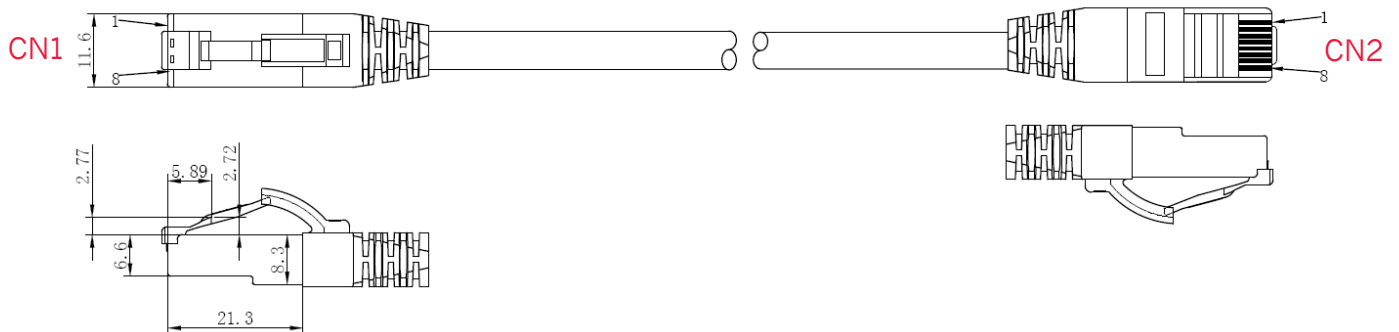

Cat.6A patch cable 2xRJ45 S/FTP AWG 27/7 BC LSZH 10Gbit

available variants

Length	Colour
0,25 m	
0,5 m	
1,0 m	
1,5 m	
2,0 m	
3,0 m	
5,0 m	
7,5 m	
10,0 m	
15,0 m	
20,0 m	
25,0 m	
30,0 m