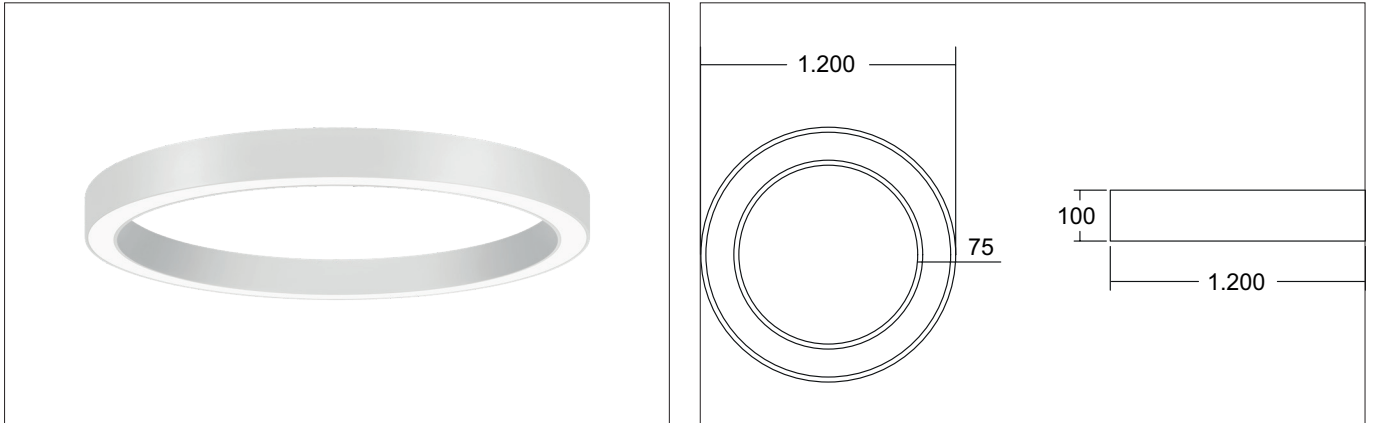

BIRO CIRCLE LED surface mounted ring light, direct, DALI dimmable
Article no. 13573178

Light.
For Generations.

Tender

LED surface mounted ring light, direct, DALI dimmable, white structure, Round. Surface mounting, Ceiling-mounted Mounting method: Surface mounting, Place of installation: Ceiling-mounted, Material: Aluminium / Steel / Plastic, Degree of protection: according to DIN EN 60529 IP20, Protection class: (EN 61140) I, Voltage: 230V AC 50Hz, Power: 78W, Amount of light sources / fittings: 1.0 Qty, Luminous flux: 9.945lm, Colour temperature: from 2.700 K up to 6.500 K, Light colour : White, Beam angle: 110°, With control gear: Yes, Control: DALI.

Article data	
Article no.	13573178
GTIN	4251433959601
Series name	BIRO CIRCLE
Short description	LED surface mounted ring light, direct, DALI dimmable
Material	Aluminium / Steel / Plastic
Colour	White
Type of surface	Structure
Shape	Round
Outer diameter	1200 mm
Hight	100 mm
Scope of delivery	Incl. converter for connection to the 230-V mains voltage
Weight	9.000 kg

BIRO CIRCLE LED surface mounted ring light, direct, DALI dimmable

Article no. 13573178

Light.
For Generations.

Lighting technology	
Colour temperature	2.700 K bis 6.500 K
Light colour	White
Light output	Direct
Luminous flux	9,945 lm
System efficiency	128 lm/W
McAdam-Step	McAdam-Step 3
Colour rendering	CRI > 80
Reflector	Without
Beam angle	110°
Light sharing	Symmetric