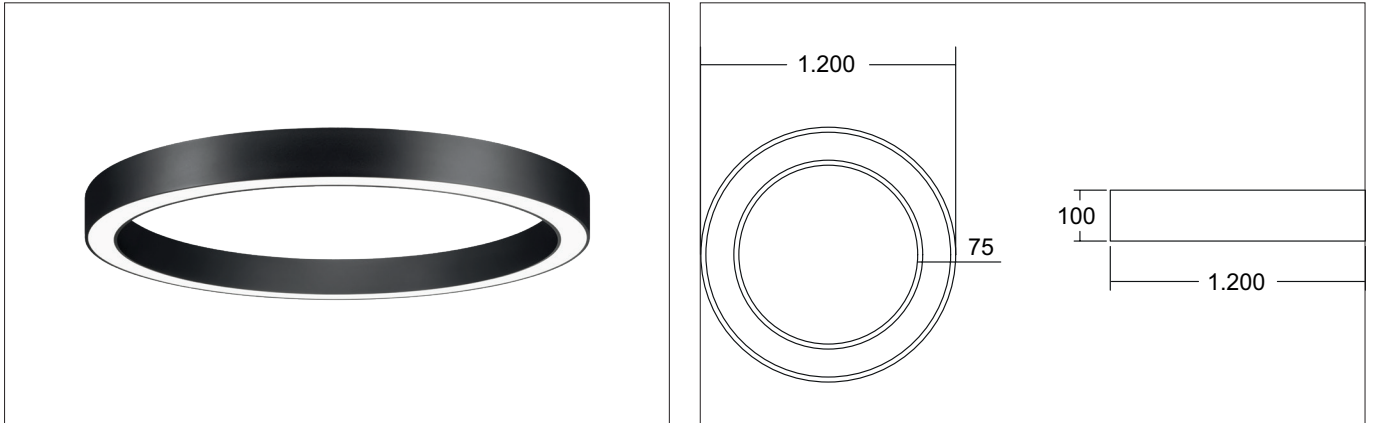

BIRO CIRCLE LED surface mounted ring light, direct, DALI dimmable
Article no. 13573184CA

Light.
For Generations.

Tender

LED surface mounted ring light, direct, DALI dimmable, black structure, Round. Surface mounting, Ceiling-mounted Mounting method: Surface mounting, Place of installation: Ceiling-mounted, Material: Aluminium / Steel / Plastic, Degree of protection: according to DIN EN 60529 IP20, Protection class: (EN 61140) I, Voltage: 230V AC 50Hz, Power: 78W, Amount of light sources / fittings: 1.0 Qty, Luminous flux: 8.482lm, Colour temperature: 4.000 K, Light colour : White, Beam angle: 110°, With control gear: Yes, Control: DALI.

Article data	
Article no.	13573184CA
GTIN	4251433959588
Series name	BIRO CIRCLE
Short description	LED surface mounted ring light, direct, DALI dimmable
Material	Aluminium / Steel / Plastic
Colour	Black
Type of surface	Structure
Shape	Round
Outer diameter	1200 mm
Hight	100 mm
Scope of delivery	Incl. converter for connection to the 230-V mains voltage
Weight	9.000 kg

BIRO CIRCLE LED surface mounted ring light, direct, DALI dimmable

Article no. 13573184CA

Light.
For Generations.

Lighting technology	
Colour temperature	4000 K
Light colour	White
Light output	Direct
Luminous flux	8,482 lm
System efficiency	109 lm/W
McAdam-Step	McAdam-Step 3
Colour rendering	CRI > 80
Reflector	Without
Beam angle	110°
Light sharing	Symmetric