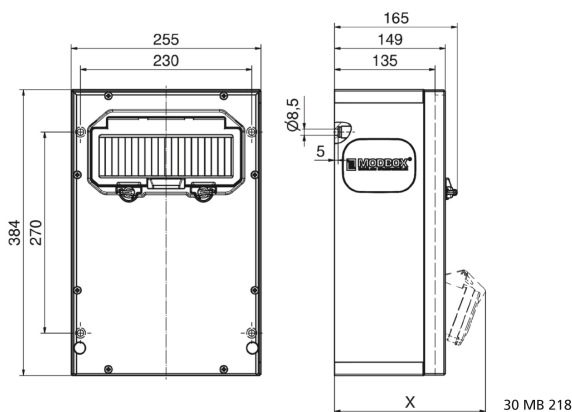

## rubber - wall mounted combination units - MODBOX - MIDI

Product description	
BALS-Prd.-Nr	5401886
EAN	4024941005432
Product category	MODBOX - MIDI
Protection degree	IP44
Colour of appliance	Housing top similar black RAL 9017, Housing bottom similar black RAL 9017
Height	384mm
Width	255mm
Depth	135mm

Product description	
RDF factor	0.66
Rated current InA	32

Logistics data	
Weight/pcs	10.656 kg / Piece
Packaging	Carton
Content amount	1 ST
EAN	4024941005432
Length	240 mm
Width	280 mm
Height	480 mm
Weight	11.046 kg
Volume	32,256 ccm

Tiefenmaß/ depth X (mm)

Bezeichnung/ with	IP44	IP67
OTC-Klappe/ OTC operating window	165	165
Schutzk. Steckdose/ domestic socket	152	195
CEE 16A 3p	190	190
CEE 16A 4p	194	192
CEE 16A 5p	197	195
CEE 32A 3p/4p	201	203
CEE 32A 5p	203	204
CEE 63A 3p/4p/5p	219	221