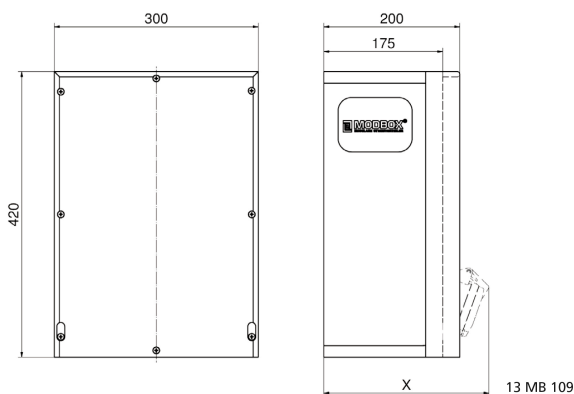

## rubber - wall mounted combination units - MODBOX

Product description	
BALS-Prd.-Nr	5401302
EAN	4024941962087
Product category	MODBOX
Protection degree	IP44
Colour of appliance	Housing top similar black RAL 9017, Housing bottom similar black RAL 9017
Height	420mm
Width	300mm
Depth	175mm
RDF factor	0.71

Product description	
Rated current InA	40

Logistics data	
Weight/pcs	14.226 kg / Piece
Packaging	Carton
Content amount	1 ST
EAN	4024941962087
Length	320 mm
Width	346 mm
Height	511 mm
Weight	14.936 kg
Volume	56,577.92 ccm

Tiefenmaß/ depth X (mm)

Bezeichnung/ with	IP44	IP67
Schutzk. Steckdose/domestic socket	192	235
CEE 16A 3p	230	230
CEE 16A 4p	234	232
CEE 16A 5p	237	235
CEE 32A 3p/4p	241	243
CEE 32A 5p	243	244
CEE 63A 3p/4p/5p	259	261