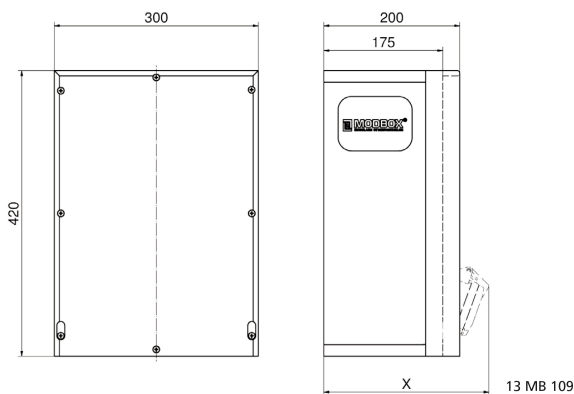

rubber - wall mounted combination units - MODBOX

Product description	
BALS-Prd.-Nr	5401455
EAN	4024941948623
Product category	MODBOX
Specification/Norm	DIN EN 61439-3
Protection degree	IP54
Colour of appliance	Housing top similar black RAL 9017, Housing bottom similar black RAL 9017
Height	455mm
Width	330mm
Depth	200mm

Product description	
RDF factor	0.73
Rated current InA	40

Logistics data	
Weight/pcs	14.212 kg / Piece
Packaging	Carton
Content amount	1 ST
EAN	4024941948623
Length	320 mm
Width	346 mm
Height	511 mm
Weight	14.922 kg
Volume	56,577.92 ccm

Tiefenmaß/ depth X (mm)

Bezeichnung/ with	IP44	IP67
Schutzk. Steckdose/domestic socket	192	235
CEE 16A 3p	230	230
CEE 16A 4p	234	232
CEE 16A 5p	237	235
CEE 32A 3p/4p	241	243
CEE 32A 5p	243	244
CEE 63A 3p/4p/5p	259	261