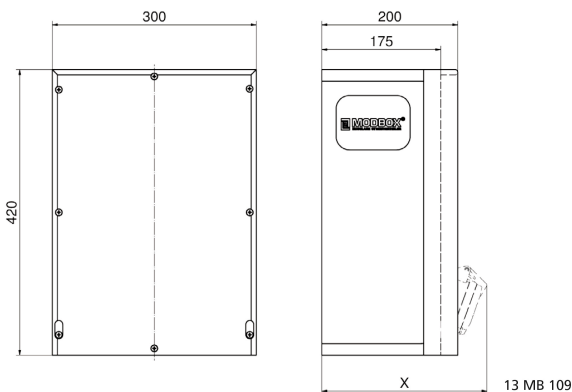

rubber - wall mounted combination units - MODBOX

Product description	
BALS-Prd.-Nr	5401302
EAN	4024941962087
Product category	MODBOX
Protection degree	IP44
Colour of appliance	Housing top similar black RAL 9017, Housing bottom similar black RAL 9017
Height	420mm
Width	300mm
Depth	175mm
RDF factor	0.71

Product description	
Rated current InA	40

Logistics data	
Weight/pcs	14.226 kg / Piece
Packaging	Carton
Content amount	1 ST
EAN	4024941962087
Length	320 mm
Width	346 mm
Height	511 mm
Weight	14.936 kg
Volume	56,577.92 ccm

Tiefenmaß/ depth X (mm)

Bezeichnung/ with	IP44	IP67
Schutzk. Steckdose/ <i>domestic socket</i>	192	235
CEE 16A 3p	230	230
CEE 16A 4p	234	232
CEE 16A 5p	237	235
CEE 32A 3p/4p	241	243
CEE 32A 5p	243	244
CEE 63A 3p/4p/5p	259	261