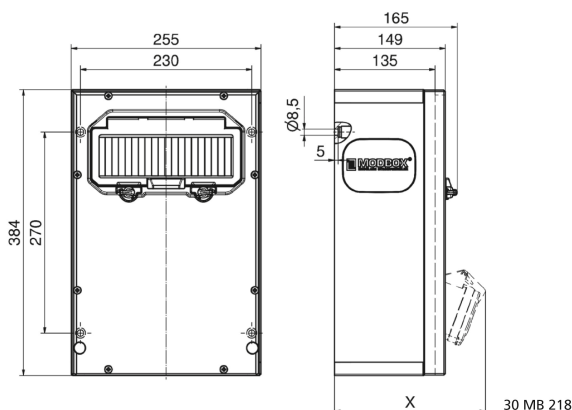

## rubber - wall mounted combination units - MODBOX - MIDI

Product description	
BALS-Prd.-Nr	5401894
EAN	4024941003476
Product category	MODBOX - MIDI
Protection degree	IP44
Colour of appliance	Housing top similar black RAL 9017, Housing bottom similar black RAL 9017
Height	384mm
Width	255mm
Depth	135mm

Product description	
RDF factor	0.72
Rated current InA	48

Logistics data	
Weight/pcs	10.764 kg / Piece
Packaging	Carton
Content amount	1 ST
EAN	4024941003476
Length	320 mm
Width	346 mm
Height	511 mm
Weight	11.474 kg
Volume	56,577.92 ccm

Tiefenmaß/ depth X (mm)

Bezeichnung/ with	IP44	IP67
OTC-Klappe/ OTC operating window	165	165
Schutzk. Steckdose/ domestic socket	152	195
CEE 16A 3p	190	190
CEE 16A 4p	194	192
CEE 16A 5p	197	195
CEE 32A 3p/4p	201	203
CEE 32A 5p	203	204
CEE 63A 3p/4p/5p	219	221