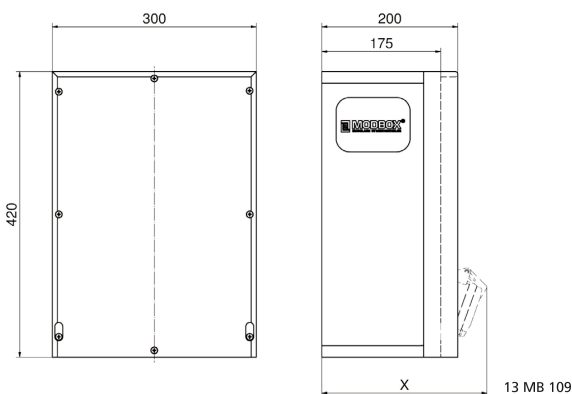

rubber - wall mounted combination units - MODBOX

Product description	
BALS-Prd.-Nr	5401274
EAN	4024941204002
Product category	MODBOX
Protection degree	IP44
Colour of appliance	Housing top similar black RAL 9017, Housing bottom similar black RAL 9017
Height	420mm
Width	300mm
Depth	175mm
RDF factor	0.66

Product description	
Rated current InA	63

Logistics data	
Weight/pcs	13.964 kg / Piece
Packaging	Carton
Content amount	1 ST
EAN	4024941204002
Length	320 mm
Width	346 mm
Height	511 mm
Weight	14.674 kg
Volume	56,577.92 ccm

Tiefenmaß/ depth X (mm)

Bezeichnung/ with	IP44	IP67
Schutzk. Steckdose/domestic socket	192	235
CEE 16A 3p	230	230
CEE 16A 4p	234	232
CEE 16A 5p	237	235
CEE 32A 3p/4p	241	243
CEE 32A 5p	243	244
CEE 63A 3p/4p/5p	259	261