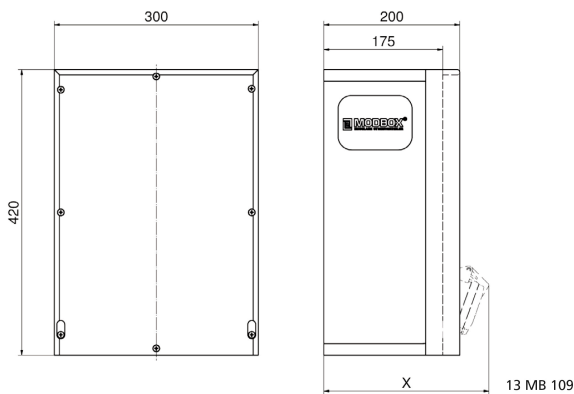

## rubber - wall mounted combination units - MODBOX

Product description	
BALS-Prd.-Nr	5401343
EAN	4024941948616
Product category	MODBOX
Protection degree	IP54
Colour of appliance	Housing bottom similar black RAL 9017, Housing top similar black RAL 9017
Height	420mm
Width	300mm
Depth	200mm

Logistics data	
Weight/pcs	14.224 kg / Piece
Packaging	Carton
Content amount	1 ST
EAN	4024941948616
Length	320 mm
Width	346 mm
Height	511 mm
Weight	14.934 kg
Volume	56,577.92 ccm

Tiefenmaß/ depth X (mm)