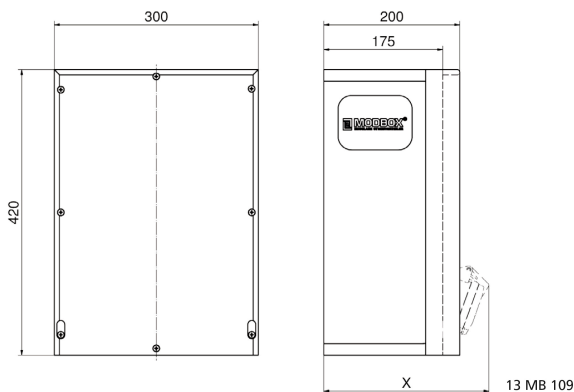

## rubber - wall mounted combination units - MODBOX

Product description	
BALS-Prd.-Nr	5401662
EAN	4024941948647
Product category	MODBOX
Protection degree	IP44
Colour of appliance	Housing top similar black RAL 9017, Housing bottom similar black RAL 9017
Height	420mm
Width	300mm
Depth	175mm
RDF factor	1

Product description	
Rated current InA	63

Logistics data	
Weight/pcs	0.0 kg / Piece
Packaging	Carton
Content amount	1 ST
EAN	4024941948647
Length	320 mm
Width	346 mm
Height	511 mm
Weight	0.71 kg
Volume	56,577.92 ccm

**Tiefenmaß/ depth X (mm)**

Bezeichnung/ with	IP44	IP67
Schutzk. Steckdose/domestic socket	192	235
CEE 16A 3p	230	230
CEE 16A 4p	234	232
CEE 16A 5p	237	235
CEE 32A 3p/4p	241	243
CEE 32A 5p	243	244
CEE 63A 3p/4p/5p	259	261