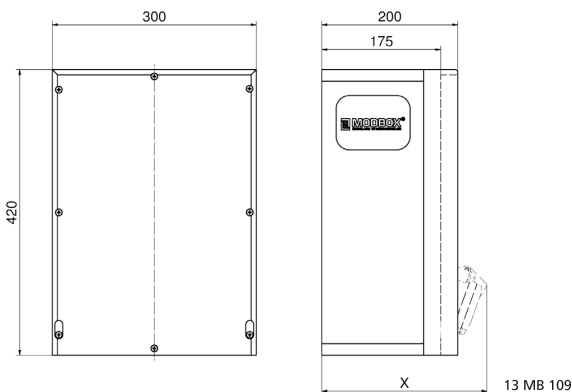

rubber - wall mounted combination units - MODBOX

Product description	
BALS-Prd.-Nr	5401274
EAN	4024941204002
Product category	MODBOX
Protection degree	IP44
Colour of appliance	Housing top similar black RAL 9017, Housing bottom similar black RAL 9017
Height	420mm
Width	300mm
Depth	175mm
RDF factor	0.66

Product description	
Rated current InA	63

Logistics data	
Weight/pcs	13.964 kg / Piece
Packaging	Carton
Content amount	1 ST
EAN	4024941204002
Length	320 mm
Width	346 mm
Height	511 mm
Weight	14.674 kg
Volume	56,577.92 ccm

Tiefenmaß/ depth X (mm)

Bezeichnung/ with	IP44	IP67
Schutzk. Steckdose/ <i>domestic socket</i>	192	235
CEE 16A 3p	230	230
CEE 16A 4p	234	232
CEE 16A 5p	237	235
CEE 32A 3p/4p	241	243
CEE 32A 5p	243	244
CEE 63A 3p/4p/5p	259	261