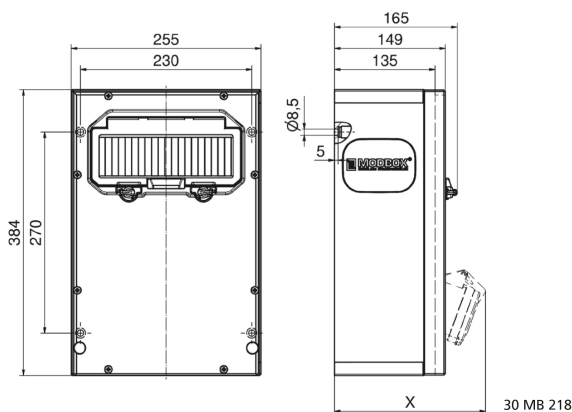

## rubber - wall mounted combination units - MODBOX - MIDI

Product description	
BALS-Prd.-Nr	5401894
EAN	4024941003476
Product category	MODBOX - MIDI
Protection degree	IP44
Colour of appliance	Housing top similar black RAL 9017, Housing bottom similar black RAL 9017
Height	384mm
Width	255mm
Depth	135mm

Product description	
RDF factor	0.72
Rated current InA	48

Logistics data	
Weight/pcs	10.764 kg / Piece
Packaging	Carton
Content amount	1 ST
EAN	4024941003476
Length	320 mm
Width	346 mm
Height	511 mm
Weight	11.474 kg
Volume	56,577.92 ccm

Tiefenmaß/ depth X (mm)

Bezeichnung/ with	IP44	IP67
OTC-Klappe/ OTC operating window	165	165
Schutzk. Steckdose/ domestic socket	152	195
CEE 16A 3p	190	190
CEE 16A 4p	194	192
CEE 16A 5p	197	195
CEE 32A 3p/4p	201	203
CEE 32A 5p	203	204
CEE 63A 3p/4p/5p	219	221