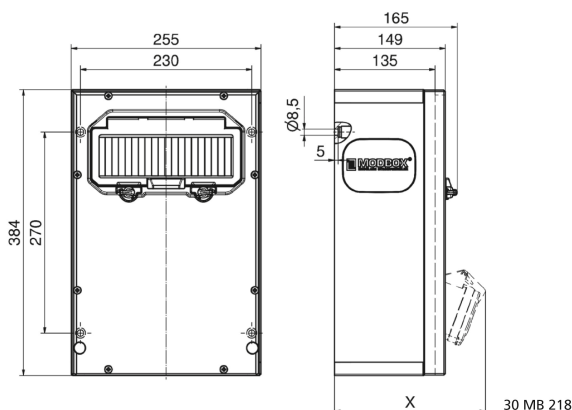

## rubber - wall mounted combination units - MODBOX - MIDI

Product description	
BALS-Prd.-Nr	5401884
EAN	4024941005456
Product category	MODBOX - MIDI
Protection degree	IP44
Colour of appliance	Housing top similar black RAL 9017, Housing bottom similar black RAL 9017
Height	384mm
Width	225mm
Depth	135mm

Product description	
RDF factor	0.6
Rated current InA	32

Logistics data	
Weight/pcs	10.858 kg / Piece
Packaging	Carton
Content amount	1 ST
EAN	4024941005456
Length	320 mm
Width	346 mm
Height	511 mm
Weight	11.568 kg
Volume	56,577.92 ccm

Tiefenmaß/ depth X (mm)

Bezeichnung/ with	IP44	IP67
OTC-Klappe/ OTC operating window	165	165
Schutzk. Steckdose/ domestic socket	152	195
CEE 16A 3p	190	190
CEE 16A 4p	194	192
CEE 16A 5p	197	195
CEE 32A 3p/4p	201	203
CEE 32A 5p	203	204
CEE 63A 3p/4p/5p	219	221