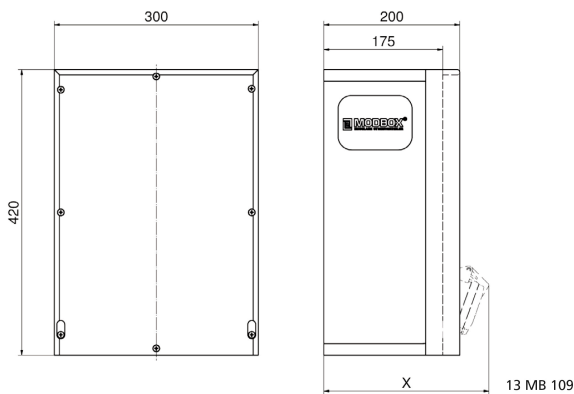

## rubber - wall mounted combination units - MODBOX

Product description	
BALS-Prd.-Nr	5401343
EAN	4024941948616
Product category	MODBOX
Protection degree	IP54
Colour of appliance	Housing bottom similar black RAL 9017, Housing top similar black RAL 9017
Height	420mm
Width	300mm
Depth	200mm

Logistics data	
Weight/pcs	14.224 kg / Piece
Packaging	Carton
Content amount	1 ST
EAN	4024941948616
Length	320 mm
Width	346 mm
Height	511 mm
Weight	14.934 kg
Volume	56,577.92 ccm

**Tiefenmaß/ depth X (mm)**