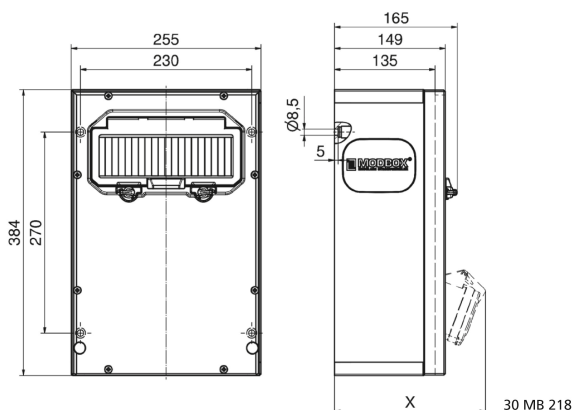

## rubber - wall mounted combination units - MODBOX - MIDI

Product description	
BALS-Prd.-Nr	5401884
EAN	4024941005456
Product category	MODBOX - MIDI
Protection degree	IP44
Colour of appliance	Housing top similar black RAL 9017, Housing bottom similar black RAL 9017
Height	384mm
Width	225mm
Depth	135mm

Product description	
RDF factor	0.6
Rated current InA	32

Logistics data	
Weight/pcs	10.858 kg / Piece
Packaging	Carton
Content amount	1 ST
EAN	4024941005456
Length	320 mm
Width	346 mm
Height	511 mm
Weight	11.568 kg
Volume	56,577.92 ccm

Tiefenmaß/ depth X (mm)

Bezeichnung/ with	IP44	IP67
OTC-Klappe/ OTC operating window	165	165
Schutzk. Steckdose/ domestic socket	152	195
CEE 16A 3p	190	190
CEE 16A 4p	194	192
CEE 16A 5p	197	195
CEE 32A 3p/4p	201	203
CEE 32A 5p	203	204
CEE 63A 3p/4p/5p	219	221