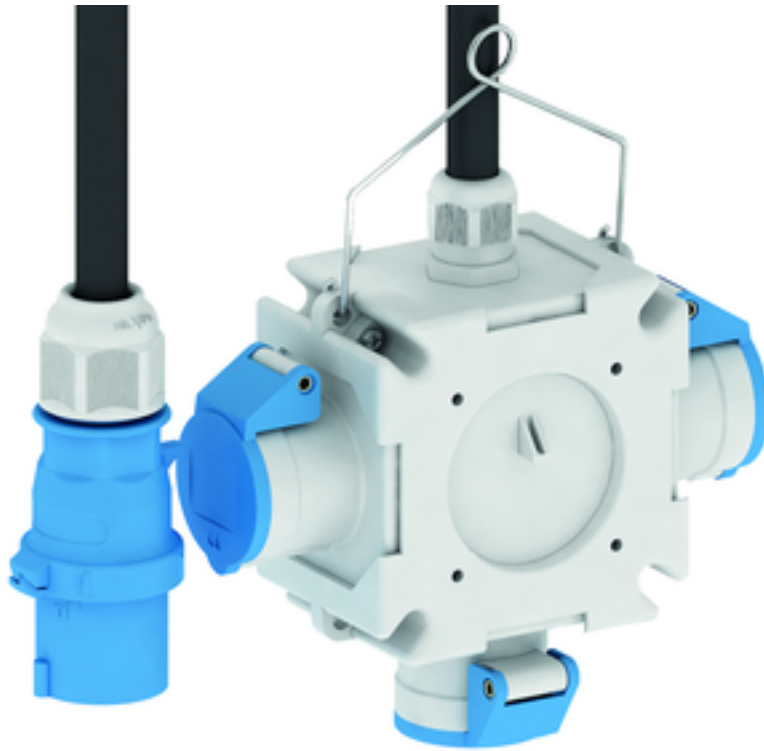

Cross combination units - Cross combination units

Product description	
BALS-Prd.-Nr	54568
EAN	4024941545686
Product category	Cross distributor
Specification/Norm	DIN EN 61439-2
Protection degree	IP44
Colour of appliance	Housing bottom black RAL 9005, Housing top black RAL 9005
Height	118mm
Width	118mm
Depth	80mm

Product description	
RDF factor	0.33
Rated current InA	16

Logistics data	
Weight/pcs	0.996 kg / Piece
Packaging	Carton
Content amount	1 ST
EAN	4024941545686
Length	245 mm
Width	177 mm
Height	185 mm
Weight	1.129 kg
Volume	7,140 ccm