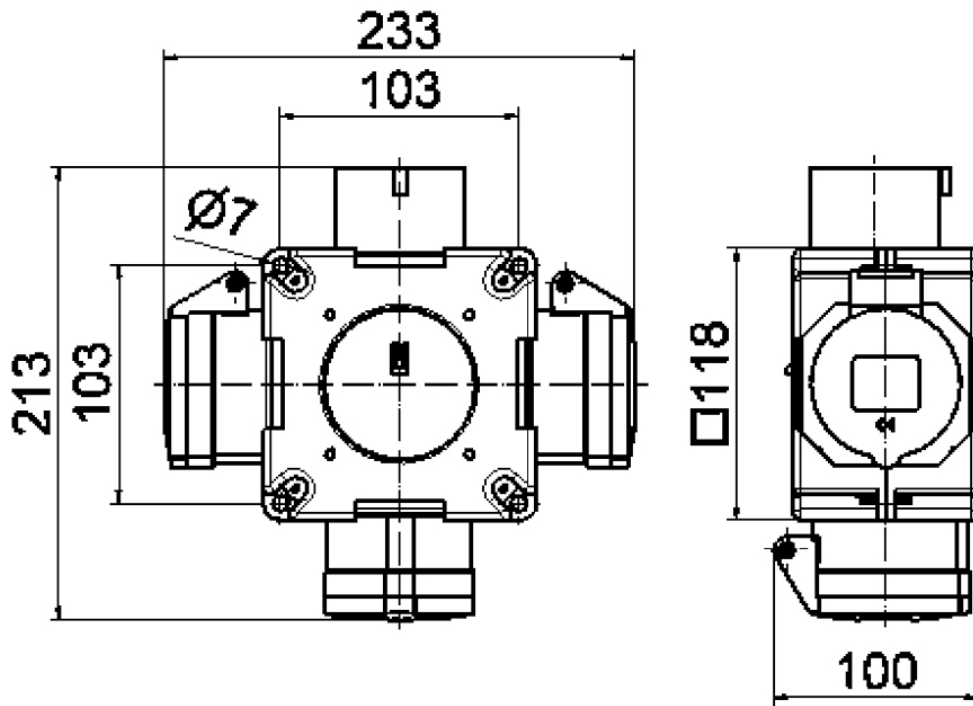

Product description	
RDF factor	0.33
Rated current InA	16

Logistics data	
Weight/pcs	0.996 kg / Piece
Packaging	Carton
Content amount	1 ST
EAN	4024941545686
Length	245 mm
Width	177 mm
Height	185 mm
Weight	1.129 kg
Volume	7,140 ccm

Metal surcharges	
Surcharge type	Kupfer
Materialbase	150 EUR per 100 Kilogram
Included weight of material	0.108 Kilogram per 1 Piece

30 MB 061