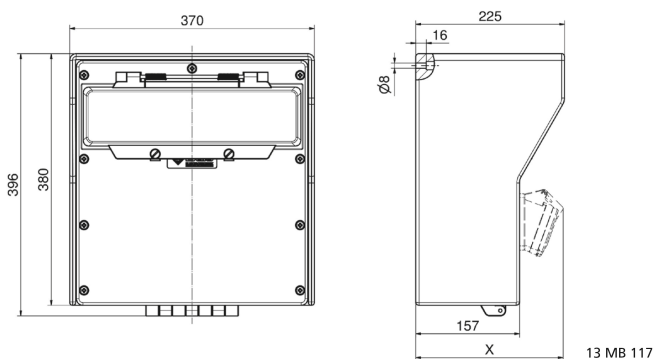

## rubber - wall mounted combination units - Wall mounted combination unit - solid rubber

Product description	
BALS-Prd.-Nr	5402049
EAN	4024941948685
Product category	Distributor, solid rubber, wall mounting
Protection degree	IP54
Colour of appliance	Housing top similar black RAL 9017, Housing bottom similar black RAL 9017
Height	380mm
Width	370mm
Depth	225mm

Product description	
RDF factor	0.59
Rated current InA	63

Logistics data	
Weight/pcs	14.15 kg / Piece
Packaging	Carton
Content amount	1 ST
EAN	4024941948685
Length	800 mm
Width	600 mm
Height	340 mm
Weight	15.5 kg
Volume	163,200 ccm

**Tiefenmaß/ depth X (mm)**

Bezeichnung/ with	IP44	IP67
Schutzk. Steckdose/domestic socket	172	215
CEE 16A 3p	210	210
CEE 16A 4p	214	212
CEE 16A 5p	217	215
CEE 32A 3p/4p	221	223
CEE 32A 5p	223	224
CEE 63A 3p/4p/5p	239	241