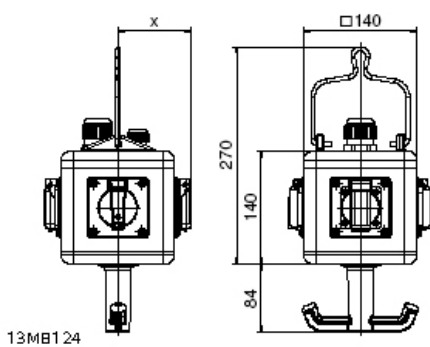

Hanging combination units - hanging combination unit

| Product description | |
|---------------------|--|
| BALS-Prd.-Nr | 573151 |
| EAN | 4024941948319 |
| Product category | UNI - BLOCK, dependent |
| Protection degree | IP54 |
| Colour of appliance | Housing top similar yellow RAL 1023, Housing bottom similar black RAL 9017 |
| Height | 140mm |
| Width | 140mm |
| Depth | 140mm |
| RDF factor | 1 |

| Logistics data | |
|----------------|------------------|
| Weight/pcs | 2.382 kg / Piece |
| Packaging | Carton |
| Content amount | 1 ST |
| EAN | 4024941948319 |
| Length | 295 mm |
| Width | 185 mm |
| Height | 215 mm |
| Weight | 2.546 kg |
| Volume | 9,975 ccm |

| Depth X | | | |
|------------------|----------|-----------|------|
| Component | Angle | IP44/IP54 | IP67 |
| 16A 3pol. | straight | 118 | 122 |
| 16A 4pol. | straight | 119 | 124 |
| 16A 5pol. | straight | 122 | 124 |
| 32A 3/4pol. | straight | 128 | 132 |
| 32A 5pol. | straight | 132 | 132 |
| 16A 5pol. | angled | 126 | 125 |
| Domestic socket | straight | 90 | 115 |
| Operating window | | 90 | |