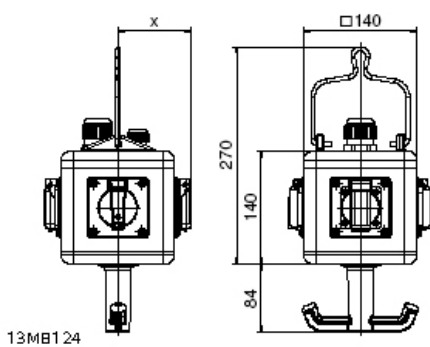

## Hanging combination units - hanging combination unit

Product description	
BALS-Prd.-Nr	573151
EAN	4024941948319
Product category	UNI - BLOCK, dependent
Protection degree	IP54
Colour of appliance	Housing top similar yellow RAL 1023, Housing bottom similar black RAL 9017
Height	140mm
Width	140mm
Depth	140mm
RDF factor	1

Logistics data	
Weight/pcs	2.382 kg / Piece
Packaging	Carton
Content amount	1 ST
EAN	4024941948319
Length	295 mm
Width	185 mm
Height	215 mm
Weight	2.546 kg
Volume	9,975 ccm

Depth X			
Component	Angle	IP44/IP54	IP67
16A 3pol.	straight	118	122
16A 4pol.	straight	119	124
16A 5pol.	straight	122	124
32A 3/4pol.	straight	128	132
32A 5pol.	straight	132	132
16A 5pol.	angled	126	125
Domestic socket	straight	90	115
Operating window		90	