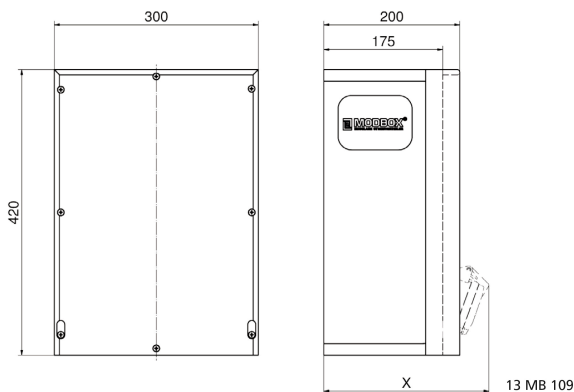

rubber - wall mounted combination units - MODBOX

Product description	
BALS-Prd.-Nr	5402046
EAN	4024941948678
Product category	MODBOX
Protection degree	IP44
Colour of appliance	Housing top similar black RAL 9017, Housing bottom similar black RAL 9017
Height	420mm
Width	300mm
Depth	175mm
RDF factor	0.79

Product description	
Rated current InA	40

Logistics data	
Weight/pcs	0.0 kg / Piece
Packaging	Carton
Content amount	1 ST
EAN	4024941948678
Length	320 mm
Width	346 mm
Height	511 mm
Weight	0.71 kg
Volume	56,577.92 ccm

Tiefenmaß/ depth X (mm)

Bezeichnung/ with	IP44	IP67
Schutzk. Steckdose/domestic socket	192	235
CEE 16A 3p	230	230
CEE 16A 4p	234	232
CEE 16A 5p	237	235
CEE 32A 3p/4p	241	243
CEE 32A 5p	243	244
CEE 63A 3p/4p/5p	259	261