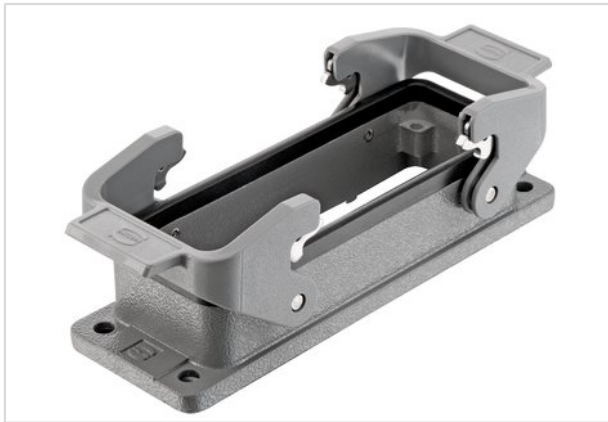

## Han 24B-Base Panel 2 Levers IP67

Part number	09 30 024 1301
Specification	Han 24B-Base Panel 2 Levers IP67
HARTING eCatalogue	<a href="https://b2b.harting.com/09300241301">https://b2b.harting.com/09300241301</a>

### Identification

Category	Hoods/Housings
Series of hoods/housings	Han <sup>®</sup> B
Type of hood/housing	Bulkhead mounted housings
Type	Low construction

### Version

Locking type	Double locking lever
Han-Easy Lock <sup>®</sup>	Yes
Size	24 B
Field of application	Standard hoods/housings for industrial connectors

### Material properties

Material (hood/housing)	Aluminium die-cast
Surface (hood/housing)	Powder-coated
Colour (hood/housing)	RAL 7037 (dust grey)
Material (seal)	NBR
Material (locking)	Polycarbonate Stainless steel
Colour (locking)	RAL 7037 (dust grey)
Material flammability class acc. to UL 94 (locking levers)	V-0
RoHS	compliant