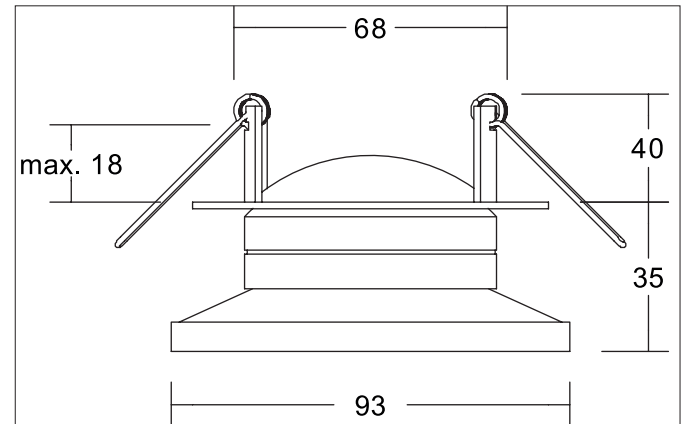

NAVARINO LED Recessed spotlight, rotatable and swivelling

Article no. 12356173

Light.
For Generations.**Tender**

LED Recessed spotlight, rotatable and swivelling, Round. Toolless ceiling installation by installation springs. Ceiling cut-out Ø 68 mm, Installation depth 40 mm, Outer diameter 93 mm, Weight 0,228 kg, with rotationssymmetrical, deep, wide distributed light intensity. optimal light distribution due to a plastic, structured cover. Luminous flux 510 lm, Power 1 x 6 W, Light colour warm white, Correlated color temperature (CCT) 3.000 K, Colour rendering index CRI > 80, Rated life time L70/B50 at 25 °C: 50.000 h, Housing material: Aluminium / PMMA, Colour: White structure, Permissible ambient temperature (ta): -20 °C - +25 °C, Protection class (EN 61140): III, Degree of protection (DIN EN 60529): IP20, .For connection to an external driver, which is not included in the scope of delivery of the luminaire. Depending on driver dimmable.

Product Benefits

- Einbaustrahler in runder Bauform aus massivem Aluminium.
- Überraschendes, frisches Design mit Direkt- und Indirektanteilen.
- Deckenausschnitt 68 mm, Außendurchmesser 93 mm, Einbautiefe 40 mm, Lichtstrom 510 lm, IP20.
- LED-Modul maximal dreh- (355°) und schwenkbar (40°).
- Bei Verwendung eines geeigneten Konverters dimmbar.

NAVARINO LED Recessed spotlight, rotatable and swivelling

Article no. 12356173

Light.
For Generations.

Article data	
Article no.	12356173
GTIN	4255752501046
Series name	NAVARINO
Short description	LED Recessed spotlight, rotatable and swivelling
Material	Aluminium / PMMA
Colour	White
Type of surface	Structure
Shape	Round
Outer diameter	93 mm
Built-in diameter	68 mm
Installation depth	40 mm
Hight	35 mm
Weight	0.228 kg