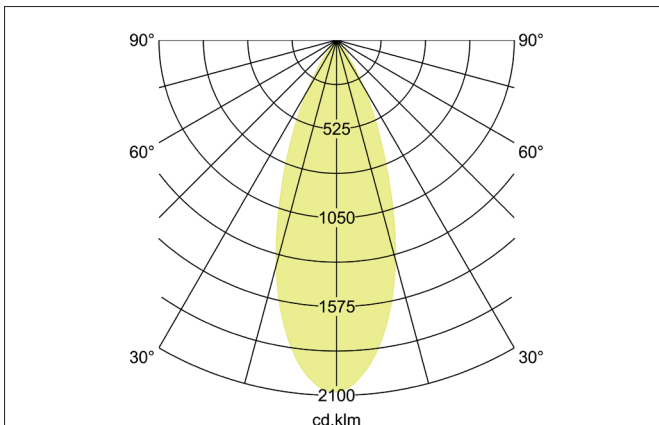

ABACO LED recessed spotlight set, DALI dimmable, TunableWhite, IP44

Article no. 41413184TW

Light.
For Generations.**Tender**

LED recessed spotlight set, DALI dimmable, TunableWhite, IP44, Round. Toolless ceiling installation by installation springs. Ceiling cut-out Ø 68 mm, Installation depth 38 mm, Outer diameter 83 mm, Weight 0,180 kg, Reflector silver with rotationssymmetrical, deep, wide distributed light intensity. optimal light distribution due to a plastic, transparent cover. Luminous flux 750 lm, Power 1 x 6 W, Light colour warm white to daylight white, Correlated color temperature (CCT) 2.700 - 6.500 K, Colour rendering index CRI 82, Housing material: Aluminium / PMMA, Colour: Black structure, Permissible ambient temperature (ta): -20 °C - +25 °C, Protection class (EN 61140): II, Degree of protection (DIN EN 60529): IP44, .With electronic driver, DALI-2 dimmable.

Product Benefits

- Schutzart IP44 für den Anwendungsort Normalbereich bis Feuchtraum Innenbereich
- Standard-Deckenausschnitt 68 mm – geringe Einbautiefe 38 mm
- Serienmäßig über DALI dimmbar (Auslieferung als Set)
- TunableWhite-Ausführung

Lighting technology	
Colour temperature	2.700 K - 6.500 K
Light colour	White
Light output	Direct
Luminous flux	750 lm
System efficiency	125 lm/W
Colour rendering	CRI 82
Reflector	Faceted
Reflector colour	silver
Beam angle	36°
Light sharing	Symmetric
Adjustable color temperature	Infinite control