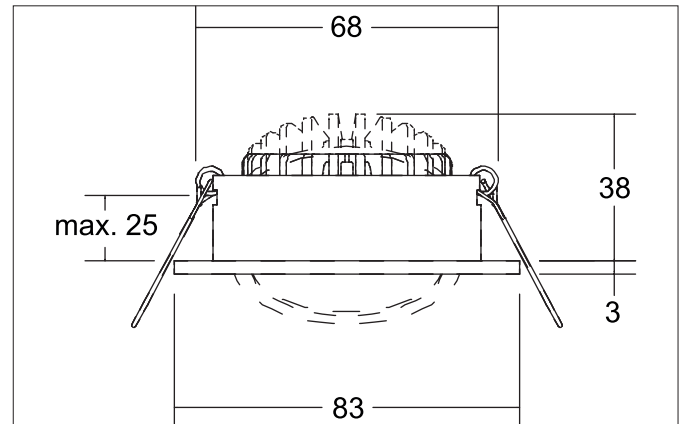

ABACO LED recessed spotlight set, DALI dimmable, TunableWhite, IP44

Article no. 41413184TW

Light.
For Generations.**Tender**

LED recessed spotlight set, DALI dimmable, TunableWhite, IP44, Round. Toolless ceiling installation by installation springs. Ceiling cut-out Ø 68 mm, Installation depth 38 mm, Outer diameter 83 mm, Weight 0,180 kg, Reflector silver with rotationssymmetrical, deep, wide distributed light intensity. optimal light distribution due to a plastic, transparent cover. Luminous flux 750 lm, Power 1 x 6 W, Light colour warm white to daylight white, Correlated color temperature (CCT) 2.700 - 6.500 K, Colour rendering index CRI 82, Housing material: Aluminium / PMMA, Colour: Black structure, Permissible ambient temperature (ta): -20 °C - +25 °C, Protection class (EN 61140): II, Degree of protection (DIN EN 60529): IP44, .With electronic driver, DALI-2 dimmable.

Product Benefits

- Schutzart IP44 für den Anwendungsort Normalbereich bis Feuchtraum Innenbereich
- Standard-Deckenausschnitt 68 mm – geringe Einbautiefe 38 mm
- Serienmäßig über DALI dimmbar (Auslieferung als Set)
- TunableWhite-Ausführung

ABACO LED recessed spotlight set, DALI dimmable, TunableWhite, IP44

Article no. 41413184TW

Light.
For Generations.

Article data	
Article no.	41413184TW
GTIN	4255752502104
Series name	ABACO
Short description	LED recessed spotlight set, DALI dimmable, TunableWhite, IP44
Material	Aluminium / PMMA
Colour	Black
Type of surface	Structure
Shape	Round
Outer diameter	83 mm
Built-in diameter	68 mm
Installation depth	38 mm
Hight	3 mm
Scope of delivery	inkl. Anschlussbox, 5-polig zur Durchgangsverdrahtung
Weight	0.180 kg
Conformance	CE, UKCA

Lighting technology	
Colour temperature	2.700 K - 6.500 K
Light colour	White
Light output	Direct
Luminous flux	750 lm
System efficiency	125 lm/W
Colour rendering	CRI 82
Reflector	Faceted
Reflector colour	silver
Beam angle	36°
Light sharing	Symmetric
Adjustable color temperature	Infinite control