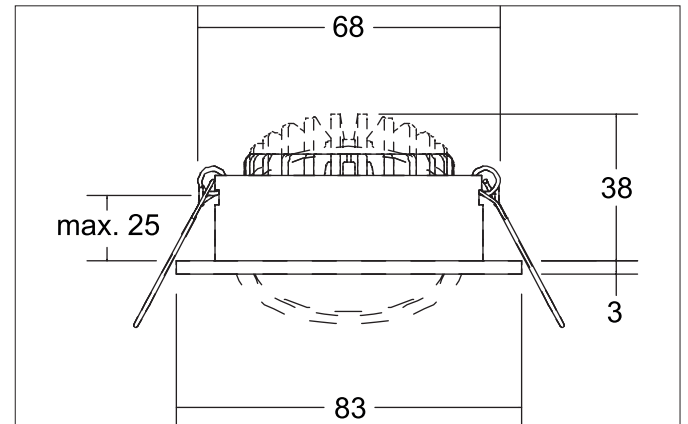

ABACO LED recessed spotlight set, DALI dimmable, IP44

Article no. 41413173

Light.
For Generations.

Tender

LED recessed spotlight set, DALI dimmable, IP44, Round. Toolless ceiling installation by installation springs. Ceiling cut-out Ø 68 mm, Installation depth 38 mm, Outer diameter 83 mm, Weight 0,180 kg, Reflector silver with rotationssymmetrical, deep, wide distributed light intensity. optimal light distribution due to a plastic, transparent cover. Luminous flux 1.010 lm, Power 1 x 8 W, Light colour warm white, Correlated color temperature (CCT) 3.000 K, Colour rendering index CRI 82, Housing material: Aluminium / PMMA, Colour: White structure, Permissible ambient temperature (ta): -20 °C - +25 °C, Protection class (EN 61140): II, Degree of protection (DIN EN 60529): IP44, .With electronic driver, DALI-2 dimmable.

Product Benefits

- Schutzart IP44 für den Anwendungsort Normalbereich bis Feuchtraum Innenbereich
- Standard-Deckenausschnitt 68 mm – geringe Einbautiefe 38 mm
- Serienmäßig über DALI dimmbar (Auslieferung als Set)
- Überdurchschnittlicher Lichtstrom-Output mit 1.010 Lumen für das System (126 lm/W).

ABACO LED recessed spotlight set, DALI dimmable, IP44

Article no. 41413173

Light.
For Generations.

Article data	
Article no.	41413173
GTIN	4255752500094
Series name	ABACO
Short description	LED recessed spotlight set, DALI dimmable, IP44
Material	Aluminium / PMMA
Colour	White
Type of surface	Structure
Shape	Round
Outer diameter	83 mm
Built-in diameter	68 mm
Installation depth	38 mm
Hight	3 mm
Scope of delivery	inkl. Anschlussbox, 5-polig zur Durchgangsverdrahtung
Weight	0.180 kg
Conformance	CE, UKCA

Lighting technology	
Colour temperature	3.000 K
Light colour	White
Light output	Direct
Luminous flux	1,010 lm
System efficiency	126 lm/W
Colour rendering	CRI 82
Reflector	Faceted
Reflector colour	silver
Beam angle	36°
Light sharing	Symmetric
Adjustable color temperature	No