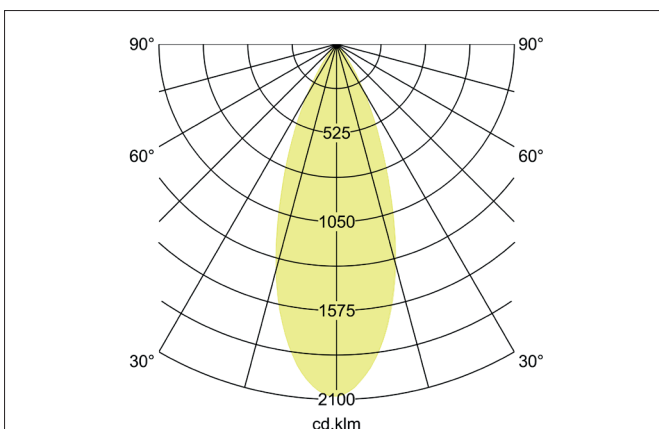

ABACO LED recessed spotlight set, DALI dimmable, IP44

Article no. 41413173

Light.
For Generations.

Tender

LED recessed spotlight set, DALI dimmable, IP44, Round. Toolless ceiling installation by installation springs. Ceiling cut-out Ø 68 mm, Installation depth 38 mm, Outer diameter 83 mm, Weight 0,180 kg, Reflector silver with rotationssymmetrical, deep, wide distributed light intensity. optimal light distribution due to a plastic, transparent cover. Luminous flux 1.010 lm, Power 1 x 8 W, Light colour warm white, Correlated color temperature (CCT) 3.000 K, Colour rendering index CRI 82, Housing material: Aluminium / PMMA, Colour: White structure, Permissible ambient temperature (ta): -20 °C - +25 °C, Protection class (EN 61140): II, Degree of protection (DIN EN 60529): IP44, .With electronic driver, DALI-2 dimmable.

Product Benefits

- Schutzart IP44 für den Anwendungsort Normalbereich bis Feuchtraum Innenbereich
- Standard-Deckenausschnitt 68 mm – geringe Einbautiefe 38 mm
- Serienmäßig über DALI dimmbar (Auslieferung als Set)
- Überdurchschnittlicher Lichtstrom-Output mit 1.010 Lumen für das System (126 lm/W).

Lighting technology	
Colour temperature	3.000 K
Light colour	White
Light output	Direct
Luminous flux	1,010 lm
System efficiency	126 lm/W
Colour rendering	CRI 82
Reflector	Faceted
Reflector colour	silver
Beam angle	36°
Light sharing	Symmetric
Adjustable color temperature	No