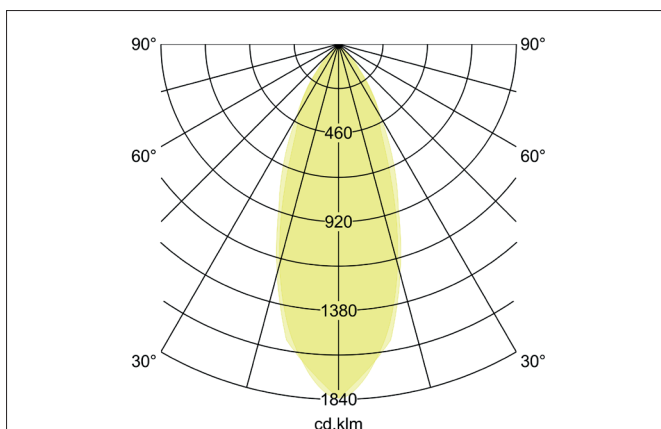

TIRREL-R LED recessed spot set, DALI dimmable, incl. connection**box**

Article no. 41443023

Light.
For Generations.**Tender**

LED recessed spot set, DALI dimmable, incl. connection box, Round. Toolless ceiling installation by installation springs. Ceiling cut-out Ø 68 mm, Installation depth 50 mm, Outer diameter 82 mm, Weight 0,277 kg, Reflector silver with rotationssymmetrical, deep, wide distributed light intensity. optimal light distribution due to a glass transparent cover. Luminous flux 680 lm, Power 1 x 6 W, Light colour warm white, Correlated color temperature (CCT) 3.000 K, Colour rendering index CRI > 80, Housing material: Aluminium / Glass / Plastic, Colour: Chrome, Permissible ambient temperature (ta): -20 °C - +25 °C, Protection class (EN 61 140): II, Degree of protection (DIN EN 60529): IP20, .With electronic driver, DALI-2 dimmable.

Product Benefits

- LED recessed spotlight in round design made of solid aluminum with LED module 6 W (3.000 K) and dimmable DALI converter WITHOUT glow-in-the-dark effect.
- Ceiling cut-out 68 mm, diameter 82 mm, installation depth 50 mm, IP20.
- Swivel range 25°.
- Large color variation. Without visible snap ring.
- Classic, formally restrained design.
- In the same optics also in GX5.3 or GU10 version and as a dimmable Set phase section or DALI and as a loudspeaker version.
- In addition, in the same surface structure and in the same color also available in square version.

Lighting technology	
Colour temperature	3.000 K
Light output	Direct
Luminous flux	680 lm
System efficiency	113 lm/W
Colour rendering	CRI > 80
Reflector	High-gloss
Reflector colour	silver
Beam angle	38°
Light sharing	Symmetric
Adjustable color temperature	No