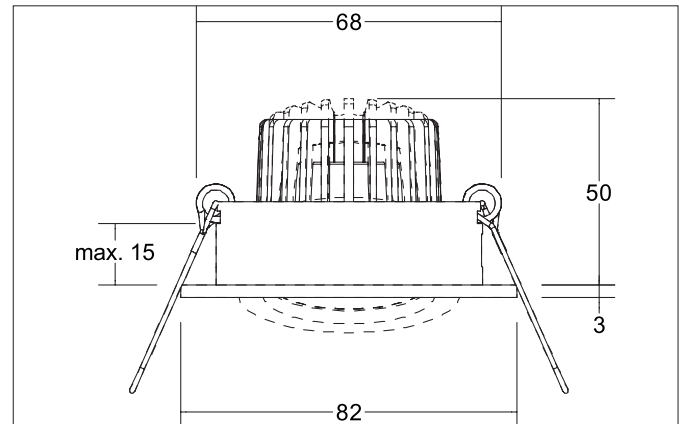

TIRREL-R LED recessed spot set, DALI dimmable, incl. connection**box**

Article no. 41443023

Light.
For Generations.**Tender**

LED recessed spot set, DALI dimmable, incl. connection box, Round. Toolless ceiling installation by installation springs. Ceiling cut-out Ø 68 mm, Installation depth 50 mm, Outer diameter 82 mm, Weight 0,277 kg, Reflector silver with rotationssymmetrical, deep, wide distributed light intensity. optimal light distribution due to a glass transparent cover. Luminous flux 680 lm, Power 1 x 6 W, Light colour warm white, Correlated color temperature (CCT) 3.000 K, Colour rendering index CRI > 80, Housing material: Aluminium / Glass / Plastic, Colour: Chrome, Permissible ambient temperature (ta): -20 °C - +25 °C, Protection class (EN 61 140): II, Degree of protection (DIN EN 60529): IP20, .With electronic driver, DALI-2 dimmable.

Product Benefits

- LED recessed spotlight in round design made of solid aluminum with LED module 6 W (3.000 K) and dimmable DALI converter WITHOUT glow-in-the-dark effect.
- Ceiling cut-out 68 mm, diameter 82 mm, installation depth 50 mm, IP20.
- Swivel range 25°.
- Large color variation. Without visible snap ring.
- Classic, formally restrained design.
- In the same optics also in GX5.3 or GU10 version and as a dimmable Set phase section or DALI and as a loudspeaker version.
- In addition, in the same surface structure and in the same color also available in square version.

TIRREL-R LED recessed spot set, DALI dimmable, incl. connection**box**

Article no. 41443023

Light.
For Generations.

Article data	
Article no.	41443023
GTIN	4251433949114
Series name	TIRREL-R
Short description	LED recessed spot set, DALI dimmable, incl. connection box
Material	Aluminium / Glass / Plastic
Colour	Chrome
Type of surface	Glossy
Shape	Round
Outer diameter	82 mm
Built-in diameter	68 mm
Installation depth	50 mm
Hight	3 mm
Scope of delivery	Incl. 5-pole connection box
Weight	0.277 kg
stamp	UKCA