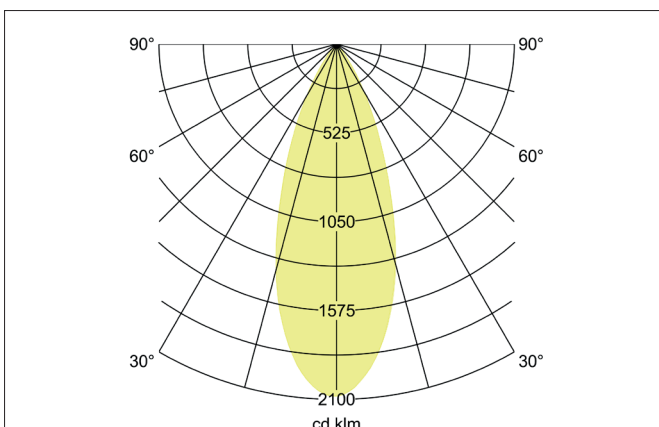

ABACO LED recessed spotlight set, DALI dimmable, IP44

Article no. 41413183

Light.
For Generations.**Tender**

LED recessed spotlight set, DALI dimmable, IP44, Round. Toolless ceiling installation by installation springs. Ceiling cut-out Ø 68 mm, Installation depth 38 mm, Outer diameter 83 mm, Weight 0,180 kg, Reflector silver with rotationssymmetrical, deep, wide distributed light intensity. optimal light distribution due to a plastic, transparent cover. Luminous flux 1.010 lm, Power 1 x 8 W, Light colour warm white, Correlated color temperature (CCT) 3.000 K, Colour rendering index CRI 82, Housing material: Aluminium / PMMA, Colour: Black structure, Permissible ambient temperature (ta): -20 °C - +25 °C, Protection class (EN 61140): II, Degree of protection (DIN EN 60529): IP44, .With electronic driver, DALI-2 dimmable.

Product Benefits

- Schutzart IP44 für den Anwendungsort Normalbereich bis Feuchtraum Innenbereich
- Standard-Deckenausschnitt 68 mm – geringe Einbautiefe 38 mm
- Serienmäßig über DALI dimmbar (Auslieferung als Set)
- Überdurchschnittlicher Lichtstrom-Output mit 1.010 Lumen für das System (126 lm/W).

Lighting technology	
Colour temperature	3.000 K
Light colour	White
Light output	Direct
Luminous flux	1,010 lm
System efficiency	126 lm/W
Colour rendering	CRI 82
Reflector	Faceted
Reflector colour	silver
Beam angle	36°
Light sharing	Symmetric
Adjustable color temperature	No