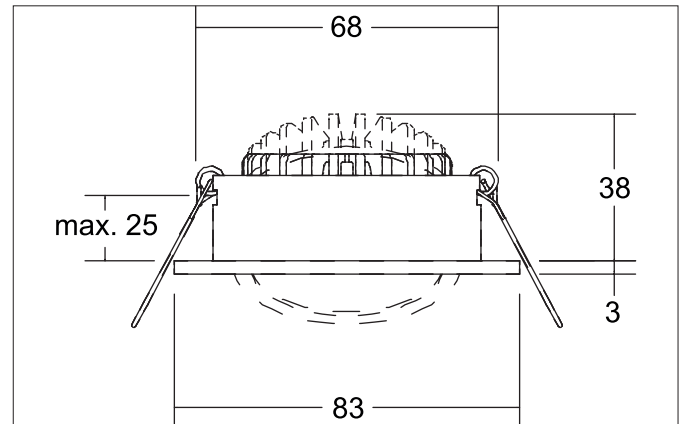

ABACO LED recessed spotlight set, DALI dimmable, IP44

Article no. 41413183

Light.
For Generations.**Tender**

LED recessed spotlight set, DALI dimmable, IP44, Round. Toolless ceiling installation by installation springs. Ceiling cut-out Ø 68 mm, Installation depth 38 mm, Outer diameter 83 mm, Weight 0,180 kg, Reflector silver with rotationssymmetrical, deep, wide distributed light intensity. optimal light distribution due to a plastic, transparent cover. Luminous flux 1.010 lm, Power 1 x 8 W, Light colour warm white, Correlated color temperature (CCT) 3.000 K, Colour rendering index CRI 82, Housing material: Aluminium / PMMA, Colour: Black structure, Permissible ambient temperature (ta): -20 °C - +25 °C, Protection class (EN 61140): II, Degree of protection (DIN EN 60529): IP44, .With electronic driver, DALI-2 dimmable.

Product Benefits

- Schutzart IP44 für den Anwendungsort Normalbereich bis Feuchtraum Innenbereich
- Standard-Deckenausschnitt 68 mm – geringe Einbautiefe 38 mm
- Serienmäßig über DALI dimmbar (Auslieferung als Set)
- Überdurchschnittlicher Lichtstrom-Output mit 1.010 Lumen für das System (126 lm/W).

ABACO LED recessed spotlight set, DALI dimmable, IP44

Article no. 41413183

Light.
For Generations.

Article data	
Article no.	41413183
GTIN	4255752500100
Series name	ABACO
Short description	LED recessed spotlight set, DALI dimmable, IP44
Material	Aluminium / PMMA
Colour	Black
Type of surface	Structure
Shape	Round
Outer diameter	83 mm
Built-in diameter	68 mm
Installation depth	38 mm
Hight	3 mm
Scope of delivery	inkl. Anschlussbox, 5-polig zur Durchgangsverdrahtung
Weight	0.180 kg
Conformance	CE, UKCA

Lighting technology	
Colour temperature	3.000 K
Light colour	White
Light output	Direct
Luminous flux	1,010 lm
System efficiency	126 lm/W
Colour rendering	CRI 82
Reflector	Faceted
Reflector colour	silver
Beam angle	36°
Light sharing	Symmetric
Adjustable color temperature	No