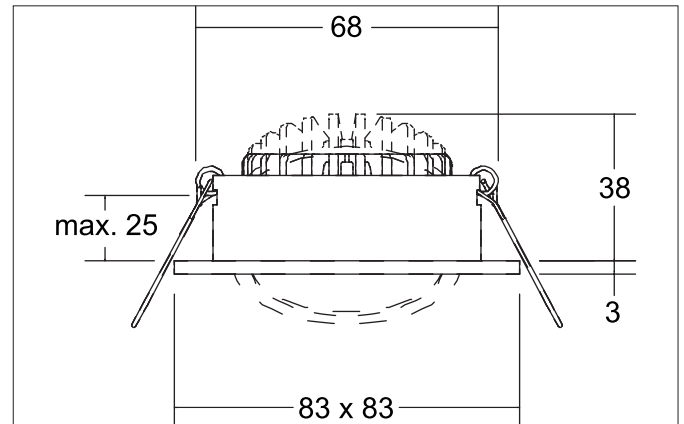

ABACO LED recessed spotlight set, DALI dimmable, TunableWhite, IP44

Article no. 41415184TW

Light.
For Generations.**Tender**

LED recessed spotlight set, DALI dimmable, TunableWhite, IP44, Square. Toolless ceiling installation by installation springs. Ceiling cut-out Ø 68 mm, Installation depth 38 mm, Length 83 mm, Width 83 mm, Weight 0,180 kg, Reflector silver with rotationssymmetrical, deep, wide distributed light intensity. optimal light distribution due to a plastic, transparent cover. Luminous flux 750 lm, Power 1 x 6 W, Light colour warm white to daylight white, Correlated color temperature (CCT) 2.700 - 6.500 K, Colour rendering index CRI 82, Housing material: Aluminium / PMMA, Colour: White structure, Permissible ambient temperature (ta): -20 °C - +25 °C, Protection class (EN 61140): II, Degree of protection (DIN EN 60529): IP44, .With electronic driver, dimmable.

Product Benefits

- Schutzart IP44 für den Anwendungsort Normalbereich bis Feuchtraum Innenbereich
- Standard-Deckenausschnitt 68 mm – geringe Einbautiefe 38 mm
- Serienmäßig über DALI dimmbar (Auslieferung als Set)
- TunableWhite-Ausführung

ABACO LED recessed spotlight set, DALI dimmable, TunableWhite, IP44

Article no. 41415184TW

Light.
For Generations.

Article data	
Article no.	41415184TW
GTIN	4255752502128
Series name	ABACO
Short description	LED recessed spotlight set, DALI dimmable, TunableWhite, IP44
Material	Aluminium / PMMA
Colour	White
Type of surface	Structure
Shape	Square
Built-in diameter	68 mm
Installation depth	38 mm
Length	83 mm
Width	83 mm
Hight	3 mm
Scope of delivery	inkl. Anschlussbox, 5-polig zur Durchgangsverdrahtung
Weight	0.180 kg
Conformance	CE, UKCA

Lighting technology	
Colour temperature	2.700 K - 6.500 K
Light colour	White
Light output	Direct
Luminous flux	750 lm
System efficiency	125 lm/W
Colour rendering	CRI 82
Reflector	Faceted
Reflector colour	silver
Beam angle	36°
Light sharing	Symmetric
Adjustable color temperature	Infinite control