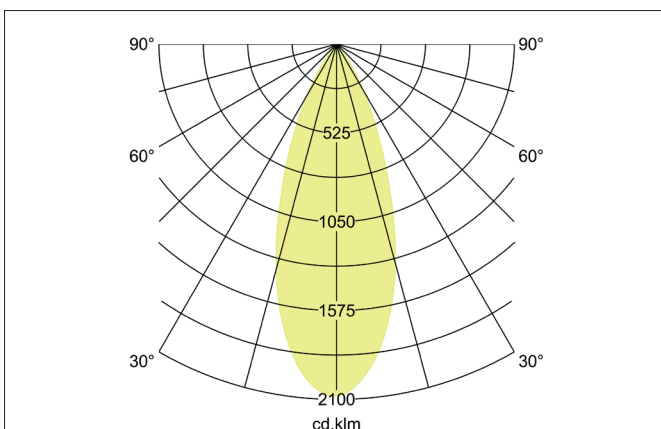

ABACO LED recessed spotlight set, DALI dimmable, TunableWhite, IP44

Article no. 41415184TW

Light.
For Generations.**Tender**

LED recessed spotlight set, DALI dimmable, TunableWhite, IP44, Square. Toolless ceiling installation by installation springs. Ceiling cut-out Ø 68 mm, Installation depth 38 mm, Length 83 mm, Width 83 mm, Weight 0,180 kg, Reflector silver with rotationssymmetrical, deep, wide distributed light intensity. optimal light distribution due to a plastic, transparent cover. Luminous flux 750 lm, Power 1 x 6 W, Light colour warm white to daylight white, Correlated color temperature (CCT) 2.700 - 6.500 K, Colour rendering index CRI 82, Housing material: Aluminium / PMMA, Colour: White structure, Permissible ambient temperature (ta): -20 °C - +25 °C, Protection class (EN 61140): II, Degree of protection (DIN EN 60529): IP44, .With electronic driver, dimmable.

Product Benefits

- Schutzart IP44 für den Anwendungsort Normalbereich bis Feuchtraum Innenbereich
- Standard-Deckenausschnitt 68 mm – geringe Einbautiefe 38 mm
- Serienmäßig über DALI dimmbar (Auslieferung als Set)
- TunableWhite-Ausführung

Lighting technology	
Colour temperature	2.700 K - 6.500 K
Light colour	White
Light output	Direct
Luminous flux	750 lm
System efficiency	125 lm/W
Colour rendering	CRI 82
Reflector	Faceted
Reflector colour	silver
Beam angle	36°
Light sharing	Symmetric
Adjustable color temperature	Infinite control