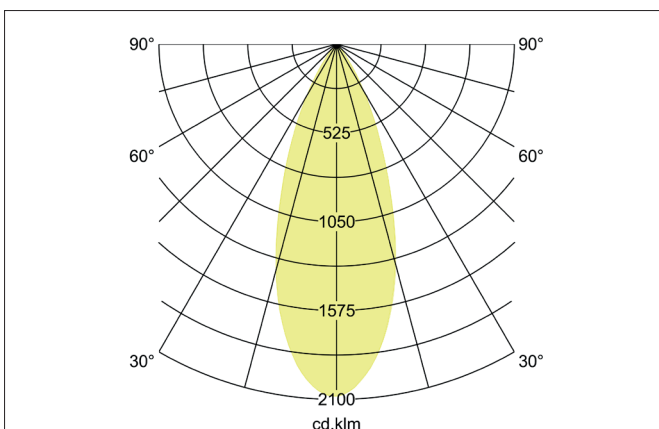

ABACO LED recessed spotlight set, DALI dimmable, dim2warm, IP44Light.
For Generations.

Article no. 41413173DW

**Tender**

LED recessed spotlight set, DALI dimmable, dim2warm, IP44, Round. Toolless ceiling installation by installation springs. Ceiling cut-out Ø 68 mm, Installation depth 38 mm, Outer diameter 83 mm, Weight 0,180 kg, Reflector silver with rotationssymmetrical, deep, wide distributed light intensity. optimal light distribution due to a plastic, transparent cover. Luminous flux 530 lm, Power 1 x 8 W, Light colour warm white to StructureNodeImpl 4028e4c98bf7d3ef018c02be5a894875, Correlated color temperature (CCT) 3.000 - 1.800 K, Colour rendering index CRI > 90, Housing material: Aluminium / PMMA, Colour: White structure, Permissible ambient temperature (ta): -20 °C - +25 °C, Protection class (EN 61140): II, Degree of protection (DIN EN 60529): IP44, .With electronic driver, DALI-2 dimmable.

Product Benefits

- Schutzart IP44 für den Anwendungsort Normalbereich bis Feuchtraum Innenbereich
- Standard-Deckenausschnitt 68 mm – geringe Einbautiefe 38 mm
- Serienmäßig über DALI dimmbar (Auslieferung als Set)
- Dim2warm-Ausführung

Lighting technology	
Colour temperature	3.000 K - 1.800 K
Light colour	White
Light output	Direct
Luminous flux	530 lm
System efficiency	66 lm/W
Colour rendering	CRI > 90
Reflector	Faceted
Reflector colour	silver
Beam angle	36°
Light sharing	Symmetric
Adjustable color temperature	Infinite control