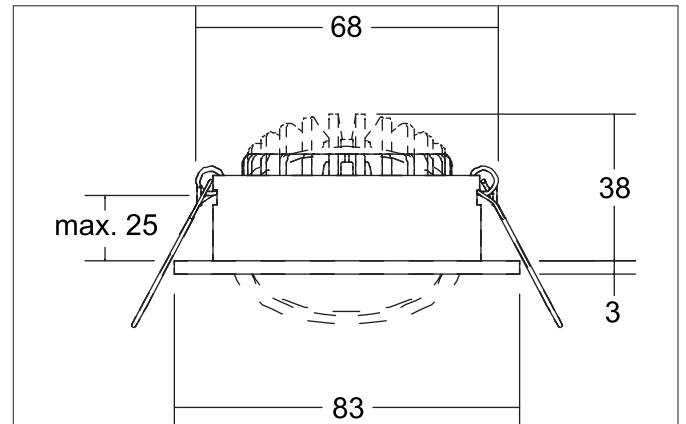

ABACO LED recessed spotlight set, DALI dimmable, dim2warm, IP44Light.
For Generations.

Article no. 41413173DW

**Tender**

LED recessed spotlight set, DALI dimmable, dim2warm, IP44, Round. Toolless ceiling installation by installation springs. Ceiling cut-out Ø 68 mm, Installation depth 38 mm, Outer diameter 83 mm, Weight 0,180 kg, Reflector silver with rotationssymmetrical, deep, wide distributed light intensity. optimal light distribution due to a plastic, transparent cover. Luminous flux 530 lm, Power 1 x 8 W, Light colour warm white to StructureNodeImpl 4028e4c98bf7d3ef018c02be5a894875, Correlated color temperature (CCT) 3.000 - 1.800 K, Colour rendering index CRI > 90, Housing material: Aluminium / PMMA, Colour: White structure, Permissible ambient temperature (ta): -20 °C - +25 °C, Protection class (EN 61140): II, Degree of protection (DIN EN 60529): IP44, .With electronic driver, DALI-2 dimmable.

Product Benefits

- Schutzart IP44 für den Anwendungsort Normalbereich bis Feuchtraum Innenbereich
- Standard-Deckenausschnitt 68 mm – geringe Einbautiefe 38 mm
- Serienmäßig über DALI dimmbar (Auslieferung als Set)
- Dim2warm-Ausführung

ABACO LED recessed spotlight set, DALI dimmable, dim2warm, IP44Light.
For Generations.

Article no. 41413173DW

Article data	
Article no.	41413173DW
GTIN	4255752500131
Series name	ABACO
Short description	LED recessed spotlight set, DALI dimmable, dim2warm, IP44
Material	Aluminium / PMMA
Colour	White
Type of surface	Structure
Shape	Round
Outer diameter	83 mm
Built-in diameter	68 mm
Installation depth	38 mm
Hight	3 mm
Scope of delivery	inkl. Anschlussbox, 5-polig zur Durchgangsverdrahtung
Weight	0.180 kg
Conformance	CE, UKCA

Lighting technology	
Colour temperature	3.000 K - 1.800 K
Light colour	White
Light output	Direct
Luminous flux	530 lm
System efficiency	66 lm/W
Colour rendering	CRI > 90
Reflector	Faceted
Reflector colour	silver
Beam angle	36°
Light sharing	Symmetric
Adjustable color temperature	Infinite control