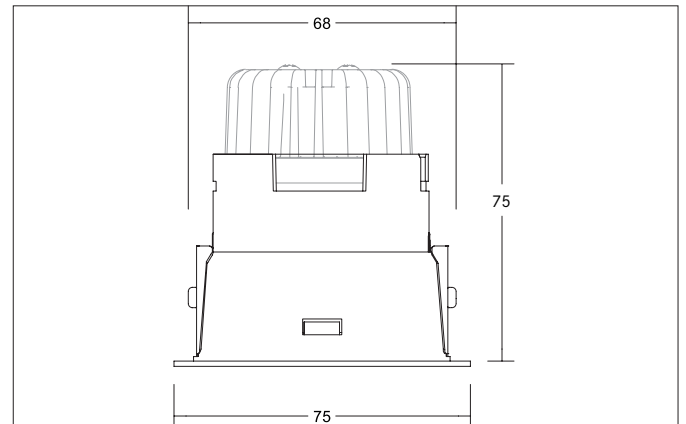

**BINATO LED recessed spotlight set, rotatable and tiltable, DALI dimmable, dim2warm, with connection box**

Article no. 41473183DW

Light.  
For Generations.**Tender**

LED recessed spotlight set, rotatable and tiltable, DALI dimmable, dim2warm, with connection box, Round. Toolless ceiling installation by leaf spring. Ceiling cut-out Ø 68 mm, Installation depth 75 mm, Outer diameter 75 mm, Weight 0,285 kg, Reflector silver with rotations-symmetrical, deep, wide distributed light intensity. optimal light distribution due to a glass transparent cover. Luminous flux 460 lm, Power 1 x 6 W, Light colour warm white to StructureNodeImpl 4028e4c98678933301867a87f79f742c, Correlated color temperature (CCT) 3.000 - 1.800 K, Colour rendering index CRI > 90, Housing material: Aluminium / Plastic, Colour: Black structure, Permissible ambient temperature (ta): -20 °C - +25 °C, Protection class (EN 61140): III, Degree of protection (DIN EN 60529): IP20, .With electronic driver, DALI-2 dimmable.

**BINATO LED recessed spotlight set, rotatable and tiltable, DALI dimmable, dim2warm, with connection box**

Article no. 41473183DW

Light.  
For Generations.

Article data	
Article no.	41473183DW
GTIN	4251433982081
Series name	BINATO
Short description	LED recessed spotlight set, rotatable and tiltable, DALI dimmable, dim2warm, with connection box
Material	Aluminium / Plastic
Colour	Black
Type of surface	Structure
Shape	Round
Outer diameter	75 mm
Built-in diameter	68 mm
Installation depth	75 mm
Height	2 mm
Scope of delivery	incl. leaf spring mounting, incl. connection box, 5-pin
Weight	0.285 kg
stamp	UKCA