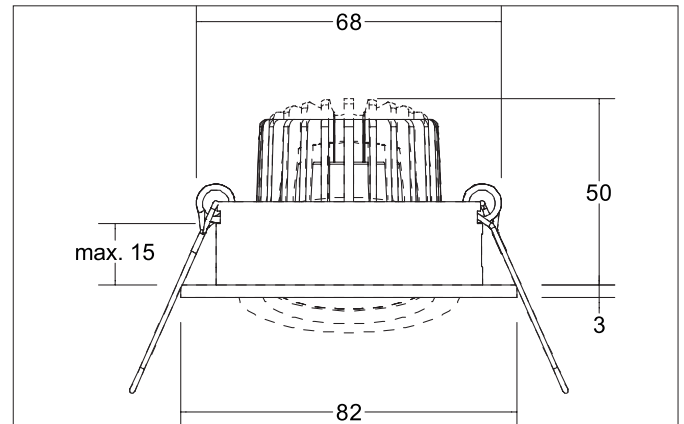

TIRREL-R LED recessed spot set, DALI dimmable, incl. connection**box**

Article no. 41443073

Light.
For Generations.**Tender**

LED recessed spot set, DALI dimmable, incl. connection box, Round. Toolless ceiling installation by installation springs. Ceiling cut-out \varnothing 68 mm, Installation depth 50 mm, Outer diameter 82 mm, Weight 0,277 kg, Reflector silver with rotationssymmetrical, deep, wide distributed light intensity. optimal light distribution due to a glass transparent cover. Luminous flux 680 lm, Power 1 x 6 W, Light colour warm white, Correlated color temprature (CCT) 3.000 K, Colour rendering index CRI > 80, Housing material: Aluminium / Glass / Plastic, Colour: White, Permissible ambient temperature (ta): -20 °C - +25 °C, Protection class (EN 61140): II, Degree of protection (DIN EN 60529): IP20, .With electronic driver, DALI-2 dimmable.

Product Benefits

- LED recessed spotlight in round design made of solid aluminum with LED module 6 W (3.000 K) and dimmable DALI converter WITHOUT glow-in-the-dark effect.
- Ceiling cut-out 68 mm, diameter 82 mm, installation depth 50 mm, IP20.
- Swivel range 25°.
- Large color variation. Without visible snap ring.
- Classic, formally restrained design.
- In the same optics also in GX5.3 or GU10 version and as a dimmable Set phase section or DALI and as a loudspeaker version.
- In addition, in the same surface structure and in the same color also available in square version.

TIRREL-R LED recessed spot set, DALI dimmable, incl. connection**box**

Article no. 41443073

Light.
For Generations.

Article data	
Article no.	41443073
GTIN	4251433949121
Series name	TIRREL-R
Short description	LED recessed spot set, DALI dimmable, incl. connection box
Material	Aluminium / Glass / Plastic
Colour	White
Type of surface	Matt
Shape	Round
Outer diameter	82 mm
Built-in diameter	68 mm
Installation depth	50 mm
Hight	3 mm
Scope of delivery	Incl. 5-pole connection box
Weight	0.277 kg
stamp	UKCA