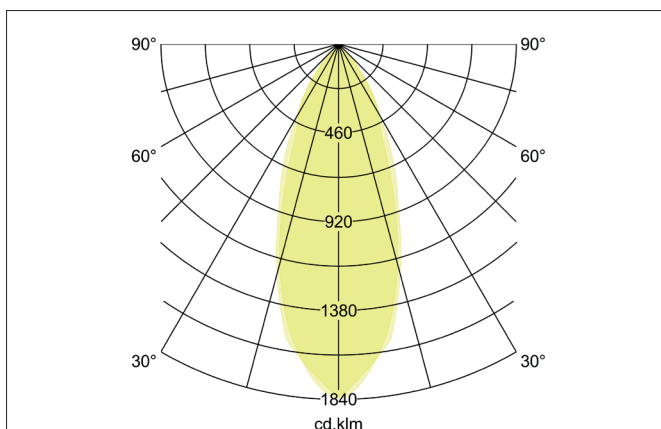

TIRREL-R LED recessed spot set, DALI dimmable, incl. connection**box**

Article no. 41443073

Light.
For Generations.**Tender**

LED recessed spot set, DALI dimmable, incl. connection box, Round. Toolless ceiling installation by installation springs. Ceiling cut-out \varnothing 68 mm, Installation depth 50 mm, Outer diameter 82 mm, Weight 0,277 kg, Reflector silver with rotationssymmetrical, deep, wide distributed light intensity. optimal light distribution due to a glass transparent cover. Luminous flux 680 lm, Power 1 x 6 W, Light colour warm white, Correlated color temprature (CCT) 3.000 K, Colour rendering index CRI > 80, Housing material: Aluminium / Glass / Plastic, Colour: White, Permissible ambient temperature (ta): -20 °C - +25 °C, Protection class (EN 61140): II, Degree of protection (DIN EN 60529): IP20, .With electronic driver, DALI-2 dimmable.

Product Benefits

- LED recessed spotlight in round design made of solid aluminum with LED module 6 W (3.000 K) and dimmable DALI converter WITHOUT glow-in-the-dark effect.
- Ceiling cut-out 68 mm, diameter 82 mm, installation depth 50 mm, IP20.
- Swivel range 25°.
- Large color variation. Without visible snap ring.
- Classic, formally restrained design.
- In the same optics also in GX5.3 or GU10 version and as a dimmable Set phase section or DALI and as a loudspeaker version.
- In addition, in the same surface structure and in the same color also available in square version.

Lighting technology	
Colour temperature	3.000 K
Light output	Direct
Luminous flux	680 lm
System efficiency	113 lm/W
Colour rendering	CRI > 80
Reflector	High-gloss
Reflector colour	silver
Beam angle	38°
Light sharing	Symmetric
Adjustable color temperature	No