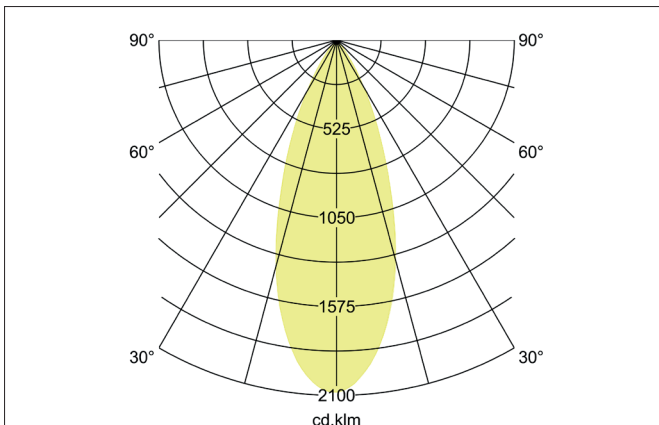

ABACO LED recessed spotlight set, DALI dimmable, dim2warm, IP44Light.
For Generations.

Article no. 41413183DW

**Tender**

LED recessed spotlight set, DALI dimmable, dim2warm, IP44, Round. Toolless ceiling installation by installation springs. Ceiling cut-out Ø 68 mm, Installation depth 38 mm, Outer diameter 83 mm, Weight 0,180 kg, Reflector silver with rotationssymmetrical, deep, wide distributed light intensity. optimal light distribution due to a plastic, transparent cover. Luminous flux 530 lm, Power 1 x 8 W, Light colour warm white to StructureNodeImpl 4028e4c98bf7d3ef018c02b98d5f4a4f, Correlated color temperature (CCT) 3.000 - 1.800 K, Colour rendering index CRI > 90, Housing material: Aluminium / PMMA, Colour: Black structure, Permissible ambient temperature (ta): -20 °C - +25 °C, Protection class (EN 61140): II, Degree of protection (DIN EN 60529): IP44, .With electronic driver, DALI-2 dimmable.

Product Benefits

- Schutzart IP44 für den Anwendungsort Normalbereich bis Feuchtraum Innenbereich
- Standard-Deckenausschnitt 68 mm – geringe Einbautiefe 38 mm
- Serienmäßig über DALI dimmbar (Auslieferung als Set)
- Dim2warm-Ausführung

Lighting technology	
Colour temperature	3.000 K - 1.800 K
Light colour	White
Light output	Direct
Luminous flux	530 lm
System efficiency	66 lm/W
Colour rendering	CRI > 90
Reflector	Faceted
Reflector colour	silver
Beam angle	36°
Light sharing	Symmetric
Adjustable color temperature	Infinite control