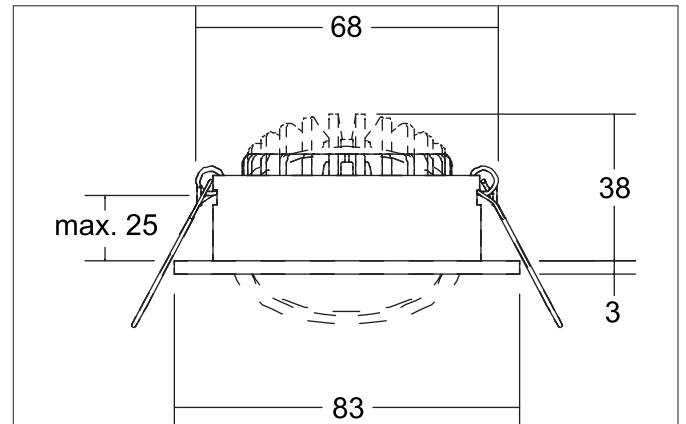

ABACO LED recessed spotlight set, DALI dimmable, dim2warm, IP44Light.
For Generations.

Article no. 41413183DW

**Tender**

LED recessed spotlight set, DALI dimmable, dim2warm, IP44, Round. Toolless ceiling installation by installation springs. Ceiling cut-out Ø 68 mm, Installation depth 38 mm, Outer diameter 83 mm, Weight 0,180 kg, Reflector silver with rotationssymmetrical, deep, wide distributed light intensity. optimal light distribution due to a plastic, transparent cover. Luminous flux 530 lm, Power 1 x 8 W, Light colour warm white to StructureNodeImpl 4028e4c98bf7d3ef018c02b98d5f4a4f, Correlated color temperature (CCT) 3.000 - 1.800 K, Colour rendering index CRI > 90, Housing material: Aluminium / PMMA, Colour: Black structure, Permissible ambient temperature (ta): -20 °C - +25 °C, Protection class (EN 61140): II, Degree of protection (DIN EN 60529): IP44, .With electronic driver, DALI-2 dimmable.

Product Benefits

- Schutzart IP44 für den Anwendungsort Normalbereich bis Feuchtraum Innenbereich
- Standard-Deckenausschnitt 68 mm – geringe Einbautiefe 38 mm
- Serienmäßig über DALI dimmbar (Auslieferung als Set)
- Dim2warm-Ausführung

ABACO LED recessed spotlight set, DALI dimmable, dim2warm, IP44Light.
For Generations.

Article no. 41413183DW

Article data	
Article no.	41413183DW
GTIN	4255752500155
Series name	ABACO
Short description	LED recessed spotlight set, DALI dimmable, dim2warm, IP44
Material	Aluminium / PMMA
Colour	Black
Type of surface	Structure
Shape	Round
Outer diameter	83 mm
Built-in diameter	68 mm
Installation depth	38 mm
Hight	3 mm
Scope of delivery	inkl. Anschlussbox, 5-polig zur Durchgangsverdrahtung
Weight	0.180 kg
Conformance	CE, UKCA

Lighting technology	
Colour temperature	3.000 K - 1.800 K
Light colour	White
Light output	Direct
Luminous flux	530 lm
System efficiency	66 lm/W
Colour rendering	CRI > 90
Reflector	Faceted
Reflector colour	silver
Beam angle	36°
Light sharing	Symmetric
Adjustable color temperature	Infinite control