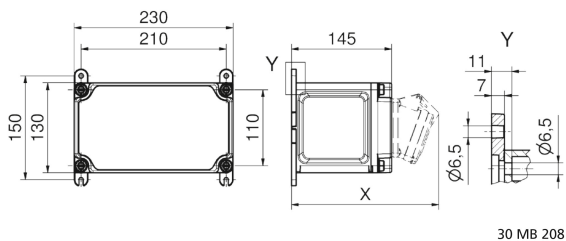

plastic - wall mounted combination units - VARIABOX - S

| Product description | |
|---------------------|--|
| BALS-Prd.-Nr | 890920 |
| EAN | 4024941939119 |
| Product category | VARIABOX |
| Specification/Norm | DIN EN 61439-2 |
| Protection degree | IP67 |
| Colour of appliance | Housing top grey RAL 7035, Housing bottom similar black RAL 9017 |
| Height | 130mm |
| Width | 230mm |
| Depth | 145mm |

| Product description | |
|---------------------|----|
| RDF factor | 1 |
| Rated current InA | 16 |

| Logistics data | |
|----------------|------------------|
| Weight/pcs | 1.722 kg / Piece |
| Packaging | Carton |
| Content amount | 1 ST |
| EAN | 4024941939119 |
| Length | 170 mm |
| Width | 270 mm |
| Height | 255 mm |
| Weight | 1.963 kg |
| Volume | 11,704.5 ccm |

Tiefenmaß/ depth X (mm)

| Bezeichnung/ with | IP44 | IP67 |
|------------------------------------|------|------|
| OTC-Klappe/ OTC operating window | 180 | 180 |
| Schutzk. Steckdose/domestic socket | 162 | 205 |
| CEE 16A 3p | 200 | 200 |
| CEE 16A 4p | 204 | 202 |
| CEE 16A 5p | 207 | 205 |
| CEE 32A 3p/4p | 211 | 213 |
| CEE 32A 5p | 213 | 214 |
| CEE 63A 3p/4p/5p | 229 | 231 |