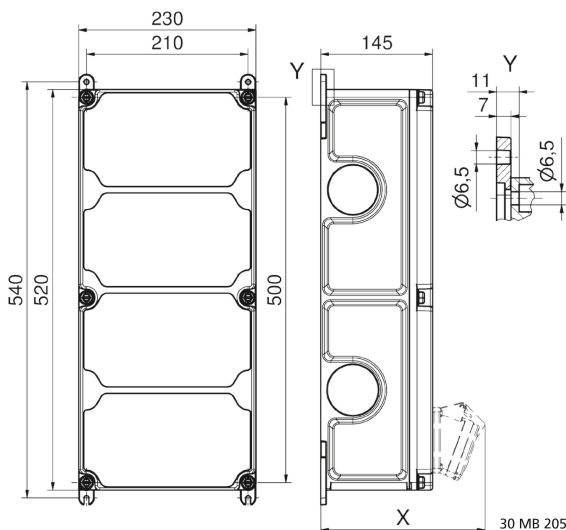

## plastic - wall mounted combination units

Product description	
BALS-Prd.-Nr	89110
EAN	4024941206426
Product category	VARIABOX
Specification/Norm	DIN EN 61439
Protection degree	IP44
Colour of appliance	Housing top grey RAL 7035, Housing bottom similar black RAL 9017
Height	520mm
Width	230mm
Depth	145mm

Product description	
RDF factor	0.68

Logistics data	
Weight/pcs	7.198 kg / Piece
Packaging	Carton
Content amount	1 ST
EAN	4024941206426
Length	560 mm
Width	270 mm
Height	255 mm
Weight	7.647 kg
Volume	38,556 ccm

**Tiefenmaß/ depth X (mm)**

Bezeichnung/ with	IP44	IP67
OTC-Klappe/ OTC operating window	180	180
Schutzk. Steckdose/domestic socket	162	205
CEE 16A 3p	200	200
CEE 16A 4p	204	202
CEE 16A 5p	207	205
CEE 32A 3p/4p	211	213
CEE 32A 5p	213	214
CEE 63A 3p/4p/5p	229	231