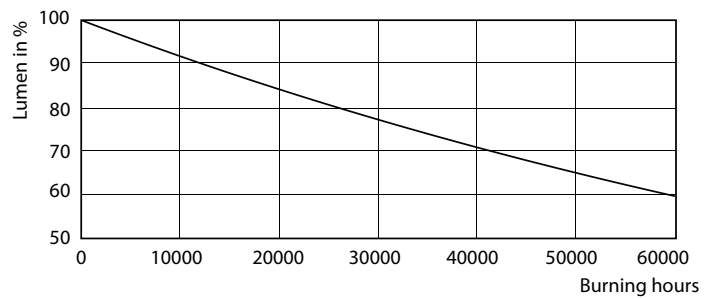

Lumen Maintenance Diagram - MAS LED ExpertColor 5.5-50W GU10 930 36D