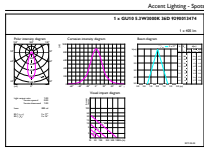

MASTER LEDspot GU10 ExpertColor

Photometrische Daten

Accent Lighting Spots - MAS LED ExpertColor 5.5-50W GU10 930 36D

Spectral Power Distribution Colour - MAS LED ExpertColor 5.5-50W GU10 930 36D