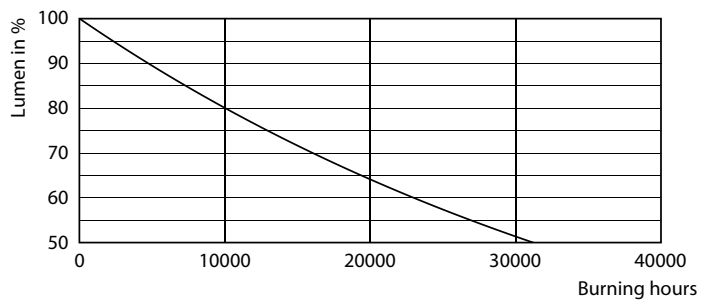

Lumen Maintenance Diagram - CorePro candle ND 7-60W E14 827 B38 FR