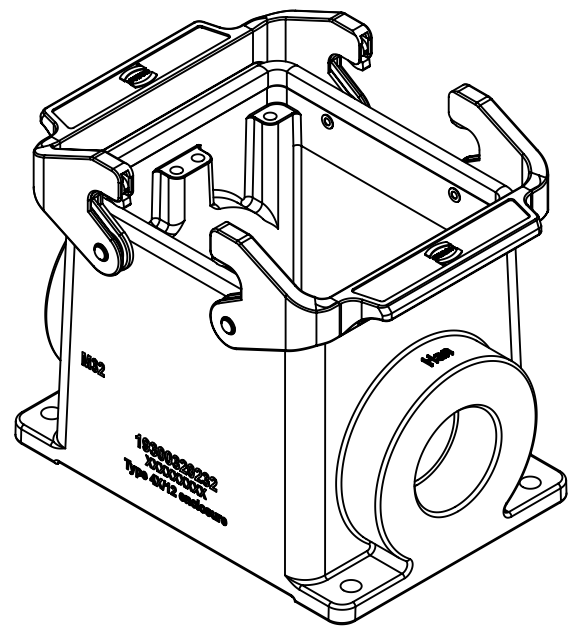

1 2 3 4 5 6

A

B

C

D

	All Dimensions in mm Original Size DIN A4		Scale 1:2	Free size tol.		Ref.	
			Created by FINKEV	Inspected by BERGHORN	Standardisation RUETERA	Date 2018-02-06	State Final Release
All rights reserved Department EL PD - DE		Title Han B Base Surface HC M32				Doc-Key / ECM-Nr. 100108491/UGD/005/B 500000131066	
HARTING Electric GmbH & Co. KG D-32339 Espelkamp		Type TB	Number 19 30 032 0232			Rev. B	Page 1/1