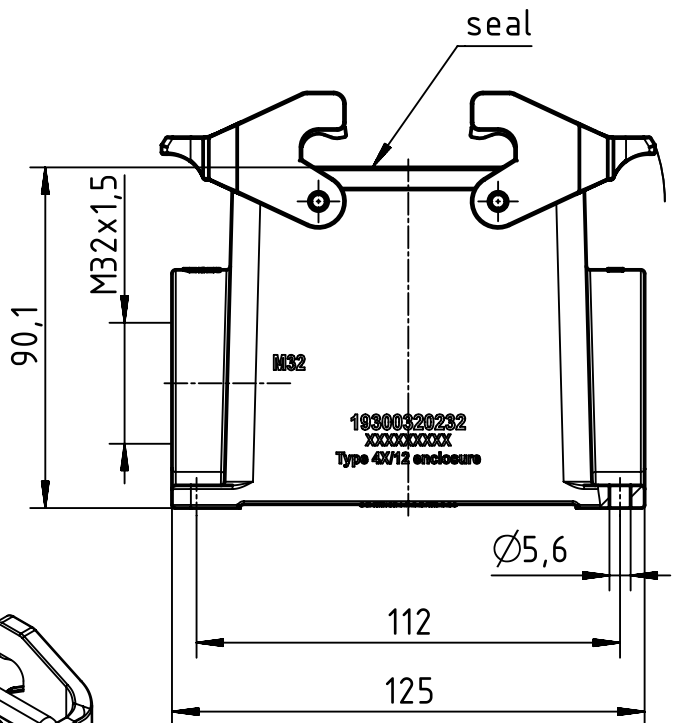

1 2 3 4 5 6

A

B

C

D

	All Dimensions in mm Original Size DIN A4		Scale 1:2	Free size tol.		Ref.	
			Created by FINKEV	Inspected by BERGHORN	Standardisation RUETERA	Date 2018-02-06	State Final Release
All rights reserved Department EL PD - DE		Title Han B Base Surface HC M32				Doc-Key / ECM-Nr. 100108491/UGD/005/B 500000131066	
HARTING Electric GmbH & Co. KG D-32339 Espelkamp		Type TB	Number 19 30 032 0232			Rev. B	Page 1/1