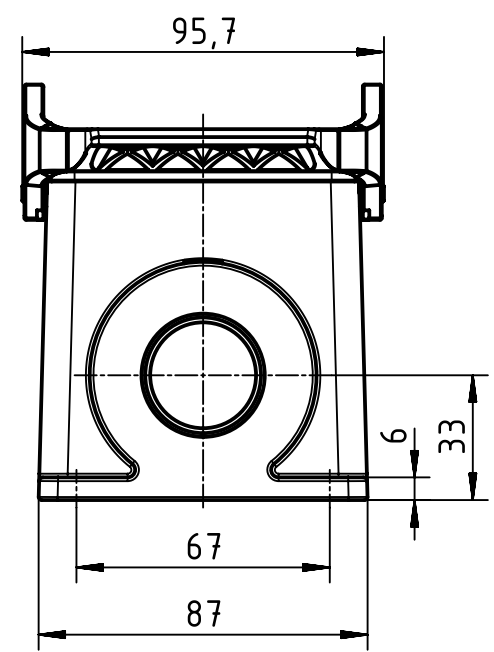

1 2 3 4 5 6

A

B

C

D

	All Dimensions in mm Original Size DIN A4		Scale 1:2	Free size tol.		Ref.	
			Created by FINKEV	Inspected by BERGHORN	Standardisation RUETERA	Date 2018-02-06	State Final Release
All rights reserved Department EL PD - DE		Title Han B Base Surface HC M32				Doc-Key / ECM-Nr. 100108491/UGD/005/B 500000131066	
HARTING Electric GmbH & Co. KG D-32339 Espelkamp		Type TB	Number 19 30 032 0232			Rev. B	Page 1/1