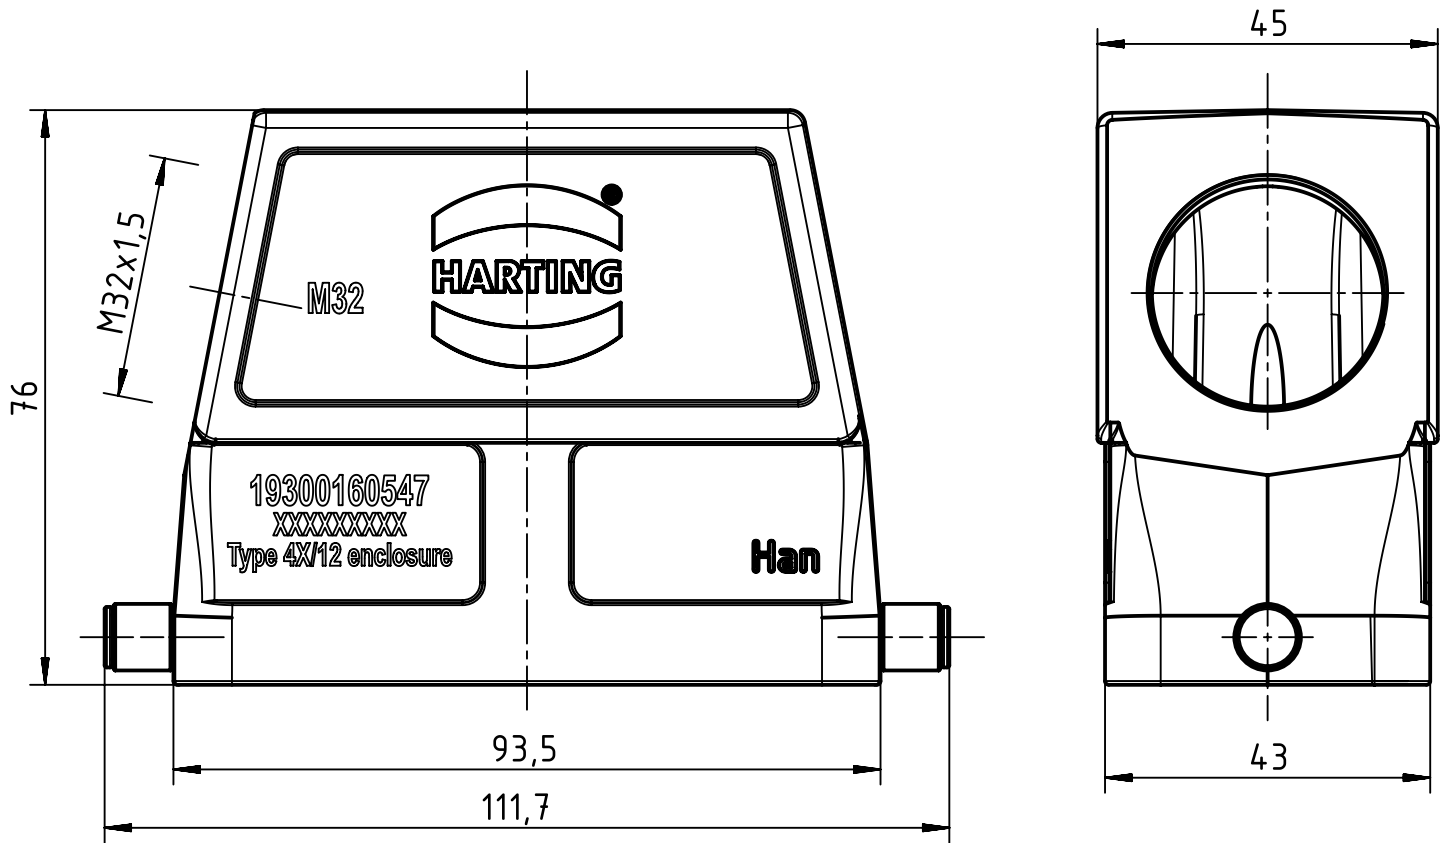

1 2 3 4 5 6

A

B

C

D

	All Dimensions in mm Original Size DIN A4		Scale 1:1	Free size tol.		Ref.
						Sub.
	All rights reserved		Created by GRUBES	Inspected by TIEMANNA	Standardisation SCHMIDTM	Date 2016-04-29
	Department EL PD - DE		Title Han B Hood Side Entry 2 Reels M32			State Final Release
HARTING Electric GmbH & Co. KG D-32339 Espelkamp			Type TB	Number 19 30 016 0547		Doc-Key / ECM-Nr. 100222765/UGD/002/C 500000103220
					Rev. C	Page 1/1