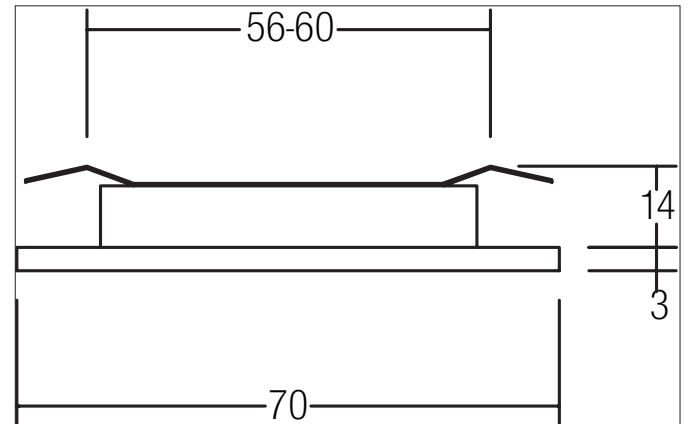

UMPRO LED recessed downlight

Article no. 12027083

Light.
For Generations.**Tender**

LED recessed downlight, Round. Toolless ceiling installation by leaf spring. Ceiling cut-out Ø 60 mm, Installation depth 14 mm, Outer diameter 70 mm, Weight 0,070 kg, with rotationssymmetrical, deep, wide distributed light intensity. optimal light distribution due to a plastic, opal cover. Luminous flux 125 lm, Power 1 x 2 W, System Efficiency 62 lm/W, Light colour warm white, Correlated color temperature (CCT) 3.000 K, Colour rendering index CRI > 80, Housing material: Plastic, Colour: Black, Permissible ambient temperature (ta): -20 °C - +25 °C, Protection class (EN 61140): III, Degree of protection (DIN EN 60529): IP20. For connection to an external driver, which is not included in the scope of delivery of the luminaire. Depending on driver dimmable.

Article data	
Article no.	12027083
GTIN	4251433937418
Series name	UMPRO
Short description	LED recessed downlight
Material	Plastic
Colour	Black
Shape	Round
Outer diameter	70 mm
Built-in diameter	60 mm
Installation depth	14 mm
Height	3 mm
Scope of delivery	Including 2,000 mm connecting cable
Weight	0.070 kg

UMPRO LED recessed downlight

Article no. 12027083

Light.
For Generations.

Lighting technology	
Colour temperature	3.200 K
Light colour	White
Light output	Direct
Luminous flux	125 lm/m
System efficiency	62 lm/W
Colour rendering	CRI > 80
Reflector	Without
Beam angle	45°
Light sharing	Symmetric

Packing data	
Gross weight	0.08 kg
Length of packaging	85 mm
Packaging width	43 mm
Packaging height	84 mm
Disposal at end of life	This product must not be disposed of with household waste. You are obliged, to dispose of such electrical waste separately. By disposing of electrical waste and other old or defective electronics separately, you support recycling or other forms of re-use. In that way you help to take care and to avoid that harmful substances get into the environment.