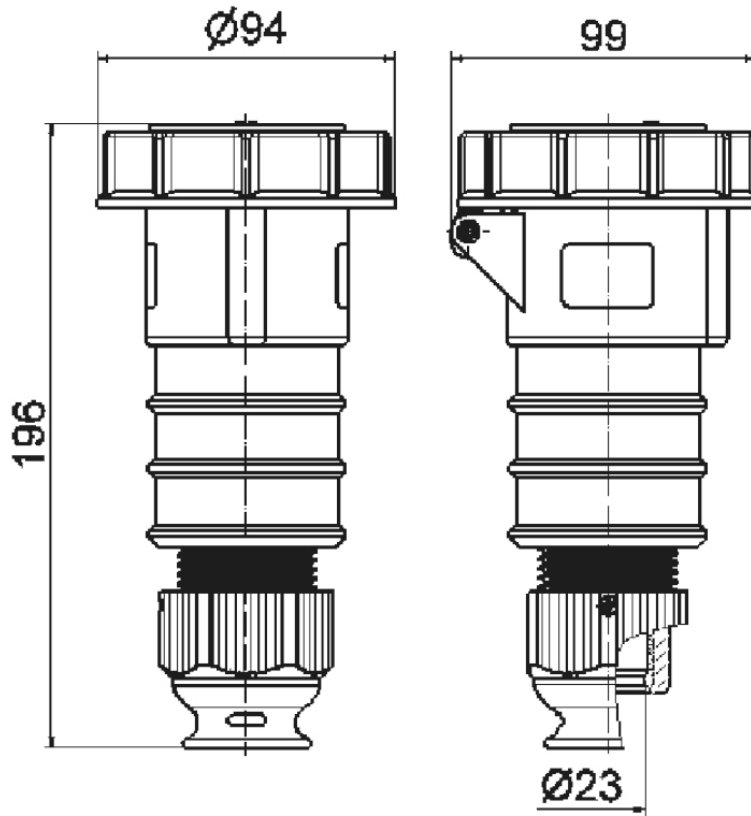

## Connector - for reefer containers with cable gland

Product description	
BALS-Prd.-Nr	310426
EAN	4024941107105
Product category	QUICK-CONNECT TE connector
Current	32A
Number of poles	4p
Arrangement of phases	3P+PE
Position of earth contact	3 h
Voltage	380V~(50Hz) 440V~(60Hz) for reefer containers only
Frequency	50/60Hz

Product description	
Protection degree	IP67
Colour code	red RAL 3000
Colour of appliance	Hinged lid red RAL 3000, Enclosure red RAL 3000, Bayonet ring grey RAL 7035, Cable gland grey RAL 7035
Connection design	screwless spring terminals with KONTEX-contact
Maximum conductor size	6,0 qmm
Cable entry	Cable gland
Height	198mm
Width	94mm
Depth	97mm
Material of enclosure	Polyamide
Contacts	the contact carrier is made of high temperature resistant material, the contacts are brass nickel plated

Logistics data	
Weight/pcs	0.329 kg / Piece
Packaging	Bag
Content amount	1 ST
EAN	4024941107105
Length	97 mm
Width	94 mm
Height	198 mm

Logistics data	
Weight	0.33 kg
Volume	1,805.364 ccm
Packaging	Carton
Content amount	10 ST
EAN	4024941962605
Length	325 mm
Width	217 mm
Height	210 mm
Weight	3.496 kg
Volume	13,588.4 ccm