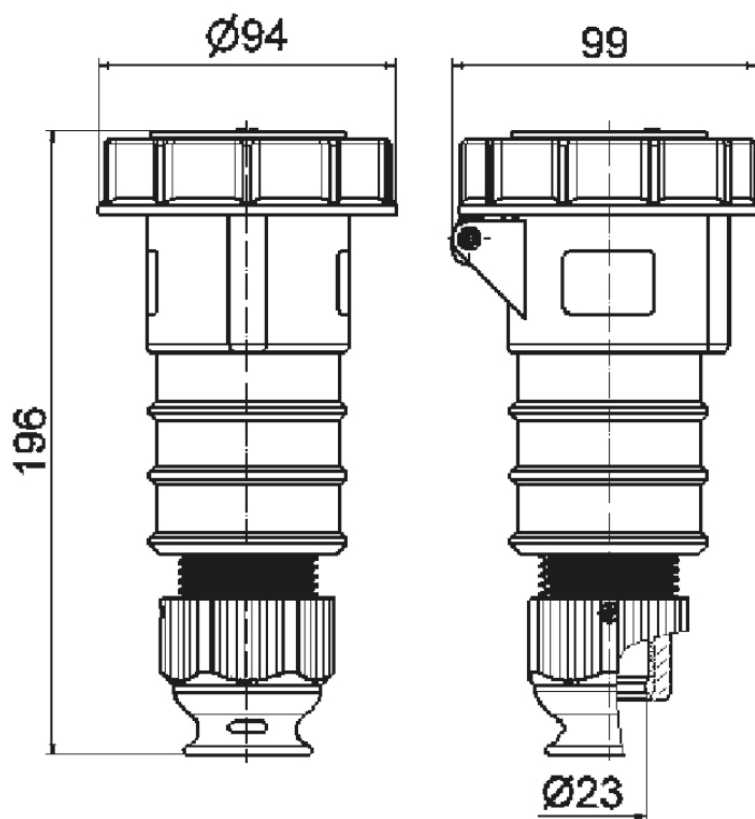

## Connector - for reefer containers with cable gland

Product description	
BALS-Prd.-Nr	310426
EAN	4024941107105
Product category	QUICK-CONNECT TE connector
Current	32A
Number of poles	4p
Arrangement of phases	3P+PE
Position of earth contact	3 h
Voltage	380V~(50Hz) 440V~(60Hz) for reefer containers only
Frequency	50/60Hz

Product description	
Protection degree	IP67
Colour code	red RAL 3000
Colour of appliance	Hinged lid red RAL 3000, Enclosure red RAL 3000, Bayonet ring grey RAL 7035, Cable gland grey RAL 7035
Connection design	screwless spring terminals with KONTEX-contact
Maximum conductor size	6,0 qmm
Cable entry	Cable gland
Height	198mm
Width	94mm
Depth	97mm
Material of enclosure	Polyamide
Contacts	the contact carrier is made of high temperature resistant material, the contacts are brass nickel plated

Logistics data	
Weight/pcs	0.329 kg / Piece
Packaging	Bag
Content amount	1 ST
EAN	4024941107105
Length	97 mm
Width	94 mm
Height	198 mm

Logistics data	
Weight	0.33 kg
Volume	1,805.364 ccm
Packaging	Carton
Content amount	10 ST
EAN	4024941962605
Length	325 mm
Width	217 mm
Height	210 mm
Weight	3.496 kg
Volume	13,588.4 ccm