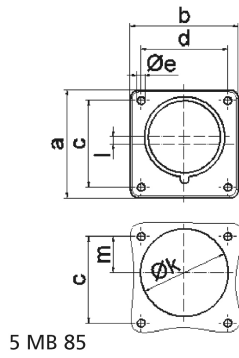

flanged appliance inlet - flange 75x75, fixing centers 60x60

Product description	
BALS-Prd.-Nr	28112
EAN	4024941281126
Product category	flanged appliance inlet Quick-Connect, straight
Current	16A
Number of poles	4p
Arrangement of phases	3P+PE
Position of earth contact	6 h
Voltage	380 - 415V~

Product description	
Frequency	50/60Hz
Protection degree	IP44
Colour code	red RAL 3000
Colour of appliance	Enclosure red RAL 3000
Connection design	screwless spring-clamp technology
Maximum conductor size	2,5 qmm
Cable entry	other
Height	75mm
Width	75mm
Depth	79mm
Flange size vertical in mm	75mm
Flange size horizontal in mm	75mm
Drill hole dist. vertical mm	60mm
Drill hole dist. horizontal mm	60mm
Material of enclosure	Polyamide
Contacts	The contact carrier is made of polyamide, The contacts are brass

Additional technical properties	
	A retaining device to match the hinged cover of the connector must be provided to ensure the latching feature
	Collar in middle of flange

Logistics data	
Weight/pcs	0.103 kg / Piece
Packaging	Bag
Content amount	1 ST
EAN	4024941281126
Length	79 mm
Width	75 mm
Height	75 mm
Weight	0.104 kg
Volume	444.375 ccm
Packaging	Carton
Content amount	10 ST
EAN	4024941962438
Length	275 mm
Width	175 mm
Height	137 mm
Weight	1.155 kg
Volume	5,737.5 ccm

Ampere	16	16	16	32	32	32
Polzahl	3	4	5	3	4	5
a	75,0	75,0	75,0	75,0	75,0	75,0
b	75,0	75,0	75,0	75,0	75,0	75,0
c	60,0	60,0	60,0	60,0	60,0	60,0
d	60,0	60,0	60,0	60,0	60,0	60,0
e ø	5,5	5,5	5,5	5,5	5,5	5,5
f	7,0	7,0	7,0	7,0	7,0	7,0
h	43,0	43,0	43,0	53,0	53,0	53,0
i	39,0	39,0	39,0	43,0	43,0	43,0
k ø	42,0	48,0	61,0	57,0	57,0	60,0
l	-	-	5,0	2,0	2,0	-
m	30,0	30,0	25,0	28,0	28,0	30,0
Leiter mm ² min	1	1	1	2,5	2,5	2,5
Leiter mm ² max	2,5	2,5	2,5	6	6	6