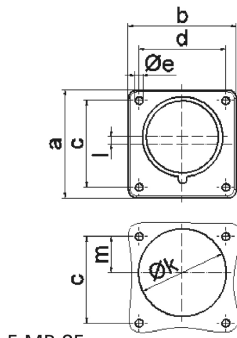

flanged appliance inlet - flange 75x75, fixing centers 60x60

Product description	
BALS-Prd.-Nr	28012
EAN	4024941280129
Product category	flanged appliance inlet Quick-Connect, straight
Current	32A
Number of poles	4p
Arrangement of phases	3P+PE
Position of earth contact	6 h
Voltage	380 - 415V~

Product description	
Frequency	50/60Hz
Protection degree	IP44
Colour code	red RAL 3000
Colour of appliance	Enclosure red RAL 3000
Connection design	screwless spring-clamp technology
Maximum conductor size	6,0 qmm
Cable entry	other
Height	75mm
Width	75mm
Depth	96mm
Flange size vertical in mm	75mm
Flange size horizontal in mm	75mm
Drill hole dist. vertical mm	60mm
Drill hole dist. horizontal mm	60mm
Material of enclosure	Polyamide
Contacts	The contact carrier is made of polyamide, The contacts are brass

Additional technical properties	
	A retaining device to match the hinged cover of the connector must be provided to ensure the latching feature
	Collar is brought out of center of the flange by 2 mm

Logistics data	
Weight/pcs	0.152 kg / Piece
Packaging	Bag
Content amount	1 ST
EAN	4024941280129
Length	96 mm
Width	75 mm
Height	75 mm
Weight	0.153 kg
Volume	540 ccm
Packaging	Carton
Content amount	10 ST
EAN	4024941958226
Length	128 mm
Width	225 mm
Height	399 mm
Weight	1.779 kg
Volume	11,491.2 ccm

Ampere	16	16	16	32	32	32
Polzahl	3	4	5	3	4	5
a	75,0	75,0	75,0	75,0	75,0	75,0
b	75,0	75,0	75,0	75,0	75,0	75,0
c	60,0	60,0	60,0	60,0	60,0	60,0
d	60,0	60,0	60,0	60,0	60,0	60,0
e ø	5,5	5,5	5,5	5,5	5,5	5,5
f	7,0	7,0	7,0	7,0	7,0	7,0
h	43,0	43,0	43,0	53,0	53,0	53,0
i	39,0	39,0	39,0	43,0	43,0	43,0
k ø	42,0	48,0	61,0	57,0	57,0	60,0
l	-	-	5,0	2,0	2,0	-
m	30,0	30,0	25,0	28,0	28,0	30,0
Leiter mm ² min	1	1	1	2,5	2,5	2,5
Leiter mm ² max	2,5	2,5	2,5	6	6	6