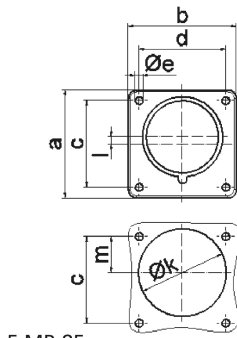

flanged appliance inlet - flange 75x75, fixing centers 60x60

Product description	
BALS-Prd.-Nr	28112
EAN	4024941281126
Product category	flanged appliance inlet Quick-Connect, straight
Current	16A
Number of poles	4p
Arrangement of phases	3P+PE
Position of earth contact	6 h
Voltage	380 - 415V~

Product description	
Frequency	50/60Hz
Protection degree	IP44
Colour code	red RAL 3000
Colour of appliance	Enclosure red RAL 3000
Connection design	screwless spring-clamp technology
Maximum conductor size	2,5 qmm
Cable entry	other
Height	75mm
Width	75mm
Depth	79mm
Flange size vertical in mm	75mm
Flange size horizontal in mm	75mm
Drill hole dist. vertical mm	60mm
Drill hole dist. horizontal mm	60mm
Material of enclosure	Polyamide
Contacts	The contact carrier is made of polyamide, The contacts are brass

Additional technical properties	
	A retaining device to match the hinged cover of the connector must be provided to ensure the latching feature
	Collar in middle of flange

Logistics data	
Weight/pcs	0.103 kg / Piece
Packaging	Bag
Content amount	1 ST
EAN	4024941281126
Length	79 mm
Width	75 mm
Height	75 mm
Weight	0.104 kg
Volume	444.375 ccm
Packaging	Carton
Content amount	10 ST
EAN	4024941962438
Length	275 mm
Width	175 mm
Height	137 mm
Weight	1.155 kg
Volume	5,737.5 ccm

Ampere	16	16	16	32	32	32
Polzahl	3	4	5	3	4	5
a	75,0	75,0	75,0	75,0	75,0	75,0
b	75,0	75,0	75,0	75,0	75,0	75,0
c	60,0	60,0	60,0	60,0	60,0	60,0
d	60,0	60,0	60,0	60,0	60,0	60,0
e ø	5,5	5,5	5,5	5,5	5,5	5,5
f	7,0	7,0	7,0	7,0	7,0	7,0
h	43,0	43,0	43,0	53,0	53,0	53,0
i	39,0	39,0	39,0	43,0	43,0	43,0
k ø	42,0	48,0	61,0	57,0	57,0	60,0
l	-	-	5,0	2,0	2,0	-
m	30,0	30,0	25,0	28,0	28,0	30,0
Leiter mm ² min	1	1	1	2,5	2,5	2,5
Leiter mm ² max	2,5	2,5	2,5	6	6	6