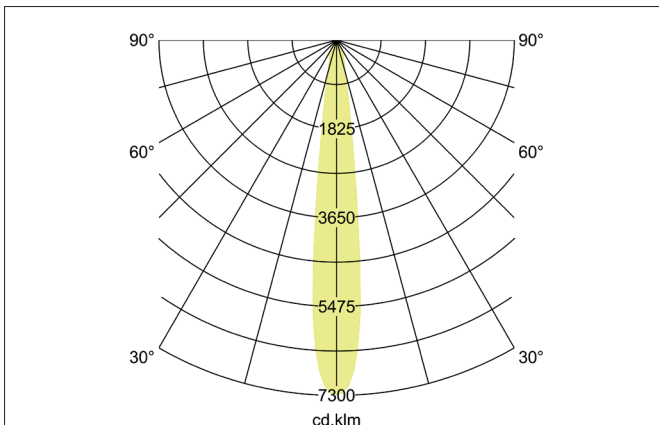

**ARTEMIS MAXI LED recessed spotlight, on/off switchable**

Article no. 88271165

Light.  
For Generations.**Tender**

LED recessed spotlight, on/off switchable, Round. Ceiling cut-out Ø 170 mm, Installation depth 136 mm, Outer diameter 182 mm, Weight 1,300 kg, with rotationssymmetrical, deep, wide distributed light intensity. optimal light distribution due to a glass transparent cover. Luminous flux 5.279 lm, Power 1 x 41,5 W, Light colour neutral white, Correlated color temperature (CCT) 3.500 K, Colour rendering index CRI > 90, Housing material: Aluminium, Colour: Silver structure, Permissible ambient temperature (ta): -20 °C - +25 °C, Protection class (EN 61140): II, Degree of protection (DIN EN 60529): IP20, .With electronic driver, on/off switchable.

Article data	
Article no.	88271165
GTIN	4251433972648
Series name	ARTEMIS MAXI
Short description	LED recessed spotlight, on/off switchable
Material	Aluminium
Colour	Silver
Type of surface	Structure
Shape	Round
Outer diameter	182 mm
Built-in diameter	170 mm
Installation depth	136 mm
Weight	1.300 kg