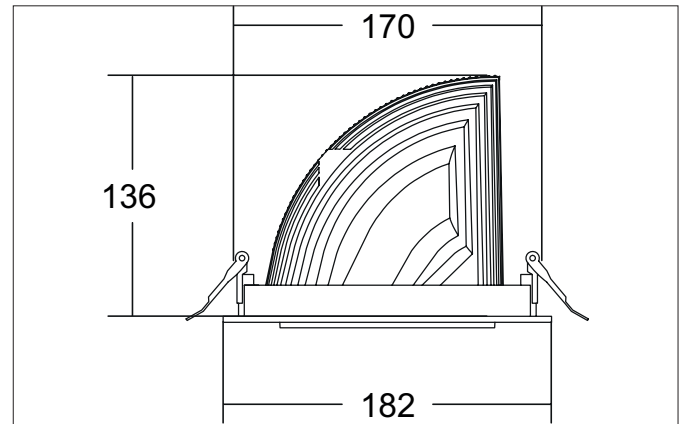

**ARTEMIS MAXI LED recessed spotlight, on/off switchable**

Article no. 88271165

Light.  
For Generations.**Tender**

LED recessed spotlight, on/off switchable, Round. Ceiling cut-out Ø 170 mm, Installation depth 136 mm, Outer diameter 182 mm, Weight 1,300 kg, with rotationssymmetrical, deep, wide distributed light intensity. optimal light distribution due to a glass transparent cover. Luminous flux 5.279 lm, Power 1 x 41,5 W, Light colour neutral white, Correlated color temperature (CCT) 3.500 K, Colour rendering index CRI > 90, Housing material: Aluminium, Colour: Silver structure, Permissible ambient temperature (ta): -20 °C - +25 °C, Protection class (EN 61140): II, Degree of protection (DIN EN 60529): IP20, .With electronic driver, on/off switchable.

Article data	
Article no.	88271165
GTIN	4251433972648
Series name	ARTEMIS MAXI
Short description	LED recessed spotlight, on/off switchable
Material	Aluminium
Colour	Silver
Type of surface	Structure
Shape	Round
Outer diameter	182 mm
Built-in diameter	170 mm
Installation depth	136 mm
Weight	1.300 kg

Packing data	
Gross weight	1.37 kg
Length of packaging	182 mm
Packaging width	182 mm
Packaging height	136 mm
Disposal at end of life	This product must not be disposed of with household waste. You are obliged, to dispose of such electrical waste separately. By disposing of electrical waste and other old or defective electronics separately, you support recycling or other forms of re-use. In that way you help to take care and to avoid that harmful substances get into the environment.